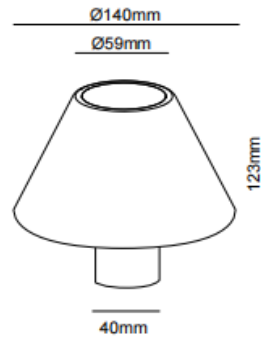

Artikel 224320/322

Power for entire lamp:	3.3W
Lumen for entire lamp:	150LM
Module power:	2.5W
Module Lumen:	150LM
color temperature	3000K
Ra:	>80
SMD LED QTY	32PCS
lifetime:	25000H
Voltage/current	5V1A
Water proof level	IP54
Switch:	touch switch
Material:	PC/ABS/Aluminium
Switch:	ON/OFF, touch dimming: 10% -100%
Energy efficiency level	G
type:	18650 lithium battery
specifications:	3.7V 1800mAh
Qty:	1pc
Working time :	3-3.5H
Charging time:	3-3.5H