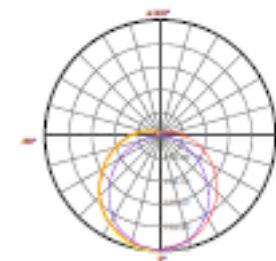

LVK 150cm Tubes:

101379

101370

101375

S21 LED Leuchten

LED Röhren

SYNERGY 21

*Synergy21 LED Tube
BS-Serie*