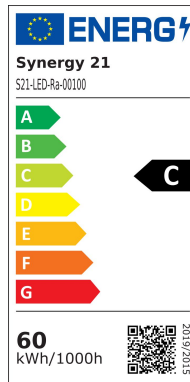

Synergy 21 LED Tri-proof light 150cm tricolored milky

kwh/1000h:	60,00
Lumens:	8700
Watt:	60,0
Nominal Service Life:	40000 Std.
Switching Cycles:	50000
Opt. Ambient Temperature.:	25 °C

LED Tri-proof Light

Adjustable light colour: 4000/5000/6000K
Adjustable wattage: 40/50/55/60W
Length: 150cm
Lumen: 145Lm/W, 5800/7250/7975/8700lm
Light colour: 4000/5000/6000K
Beam angle: 120°
Cover: milky
Watt: 60W can adjust to 40/50/55/60W
Cabling: 3-core, not extendable
Dimmable: no
Bracket: Metal brackets included as shown. Without cable.
Protection class: IP65 and IK10

5-year guarantee, TÜV and IK10 certified

Energy efficiency class: A++
kWh/1000h: 60

The connection of electrical components and systems may only be carried out by only be carried out by qualified specialists!

Attributes

Attribute	Value
Abstrahlwinkel:	120
Betriebstemperatur:	-20°C ~ +60°C
CRI:	>80
Dimmbar:	nein
Grösse:	15000
LED - Gehäusefarbe:	Kunststoff/ Metall
Lichtfarbe:	einstellbar
Lichtfarbe in Kelvin:	4000/5000/6000
Lumen:	145Lm/W
Schutzklasse:	IP65 und IK10
Volt:	230
Weight:	2.3 Kg
Warranty:	60.00 Months