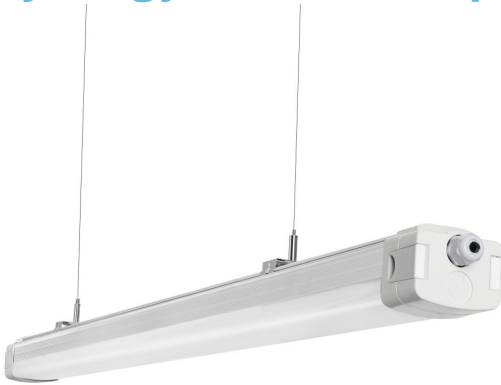

Synergy 21 LED Tri-proof light 150cm tricolored milky

kwh/1000h:	60,00
Lumens:	8700
Watt:	60,0
Nominal Service Life:	40000 Std.
Switching Cycles:	50000
Opt. Ambient Temperature.:	25 °C

LED Tri-proof Light

Adjustable light colour: 4000/5000/6000K
Adjustable wattage: 40/50/55/60W
Length: 150cm
Lumen: 145Lm/W, 5800/7250/7975/8700lm
Light colour: 4000/5000/6000K
Beam angle: 120°
Cover: milky
Watt: 60W can adjust to 40/50/55/60W
Cabling: 3-core, not extendable
Dimmable: no
Bracket: Metal brackets included as shown. Without cable.
Protection class: IP65 and IK10

Attributes

Attribute	Value
Abstrahlwinkel:	120
Betriebstemperatur:	-20°C ~ +60°C
CRI:	>80
Dimmbar:	nein
Grösse:	15000
LED - Gehäusefarbe:	Kunststoff/ Metall
Lichtfarbe:	einstellbar
Lichtfarbe in Kelvin:	4000/5000/6000
Lumen:	145Lm/W
Schutzklasse:	IP65 und IK10
Volt:	230
Weight:	2.3 Kg
Warranty:	60.00 Months