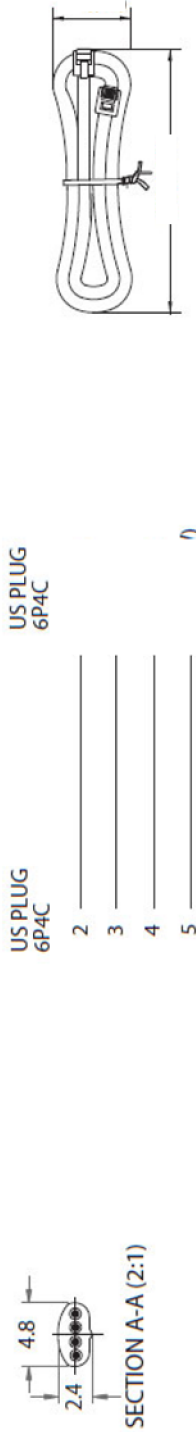

REVISED	DR	APP

NOTE:  
THE COLOR OF CORD TO BE: BLACK(RAL9005)

only use telecom color code

NO	PARTS	DESCRIPTION
3	Imprint	No Imprint
2	Connectors	RJ11 PLUG 6/4 - RJ11 PLUG 6/4
1	Cable	Innerconductor = 7x0,10mm CCA