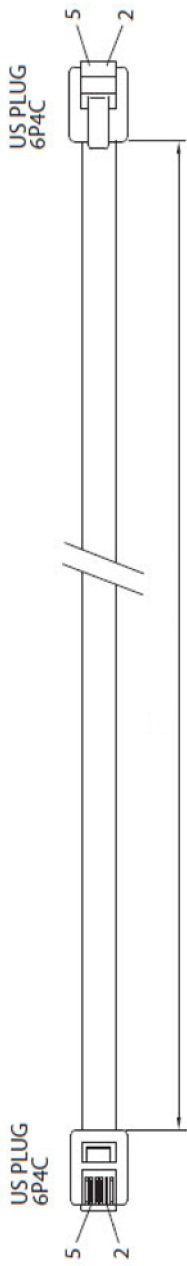

REVISED	DR	APP

NOTE:  
THE COLOR OF CORD TO BE: BLACK(RAL9005)

only use telecom color code

NO	PARTS	DESCRIPTION
3	Imprint	No Imprint
2	Connectors	RJ11 PLUG 6/4 - RJ11 PLUG 6/4
1	Cable	Innerconductor = 7x0,10mm CCA