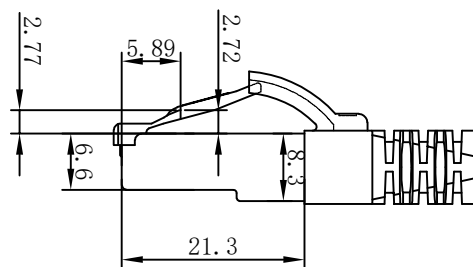

CAT.6 S/FTP TPE-LSZH 250MHz ISO/IEC 11801 & EN50173-1 & ANSI/TIA-568. 2-D www.Synergy21.de CE

PIN OUT

MATERIAL LIST

⑥	LABEL	NO DRY GLUE LABEL	1	
⑤	MINI TIE	PE MINI TIE(POSSESS METAL) COLOUR SEE THE CHART	2	
④	POLYETHYLENE BAG	SYNERGY 21 SLIP PE BAG	1	
③	CABLE	CAT. 6 S/FTP 27AWG (BC*1P+AL-FOIL)*4+Braid(AL-MG) JACKET:TPE-LSZH OD:6.0±0.2mm COLOUR SEE THE CHART	1	
②	Over mold	80A PVC, COLOR:SEE THE CHART	2	
①	Plug	RJ45 8P8C' S SHIELDED , THE SHELL PLATED NICKEL , PIN GOLD PLATED 3u" RED/TRANSPARENT	2	
NO.	PARTS NAME	SPECIFICATION STANDARD	QT' Y	REMARK

NOTE:

- ELECTRICAL TEST:
  - 100% OPEN SHORT, MISS WIRE TEST
  - INSULATION RESISTANCE:DC 300V 10M Ohm;
  - CONTACTOR RESISTANCE:1 OHM per meter
- FLUKE TEST LIMIT:ISO11801 Channel Class E
- Working temperature:-10°C ~ + 60°C
- Storage temperature:-20°C~+75°C
- RoHS 3.0 AND REACH compliant
- Low Smoke (IEC 61034)
- Flame retardant (IEC60332-1-2)
- Halogen free (IEC 60754-1/2)
- Packing:Synergy21 PE Bag+Label
- Minimum of the bending radius is 60mm