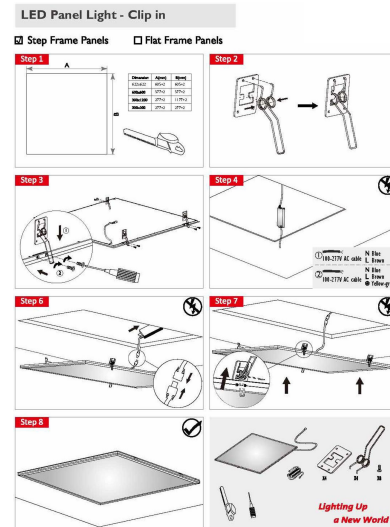

Synergy 21 LED light panel add mounting kit clip for V3 PRO Panel

SYNERGY 21

Ceiling mounting set for Synergy21 LED panels
Suitable for ceiling or wall mounting or similar.
Only for panel: 88801, 103267, 103266

consisting of:

4x ceiling mounting bracket spring clips
8x screws
4x metal brackets

Additional Images

Accessories

Part No.	Name
----------	------