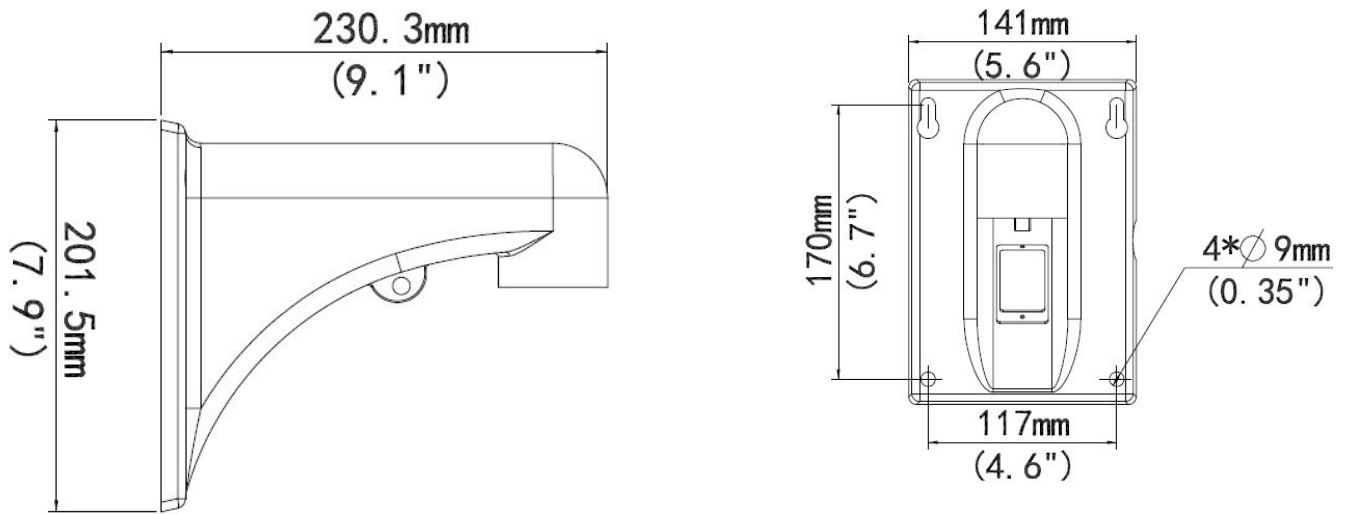

ALLNET ALL-CAM2498-LEP zbh. Wandhalter kurz

EAN CODE

Indoor or outdoor, wall installation short for PTZ dome camera ALL-CAM2498-LEP
230.3mmx141mmx201.5mm (9.1"x5.6"x7.9")
Material: Aluminum alloy

Bracket	ALL-CAM2498-LEP_Wall_Mount
Application	Indoor or outdoor, wall installation for PTZ dome camera
Dimensions(L x W x H)	230.3mmx141mmx201.5mm (9.1"x5.6"x7.9")
Weight	0.79kg(1.74lb)
Material	Aluminum alloy

Additional Images

Accessories

Part No.	Name
159695	ALLNET ALL-CAM2498-LEP / IP-Cam 2MP PTZ 22xZoom IR-150m*H.26
159720	ALLNET ALL-CAM2498-LEP zbh. Masthalter/Polemount
159716	ALLNET ALL-CAM2498-LEP zbh. Junction Box
159721	ALLNET ALL-CAM2498-LEP zbh. Eckhalter/Corner Mount
146999	ALLNET PoE USV Backup - USV für Kameras, Accesspoints ALL900