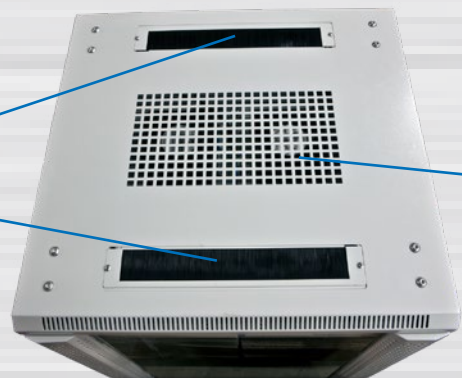

Cable entry top

Fan unit