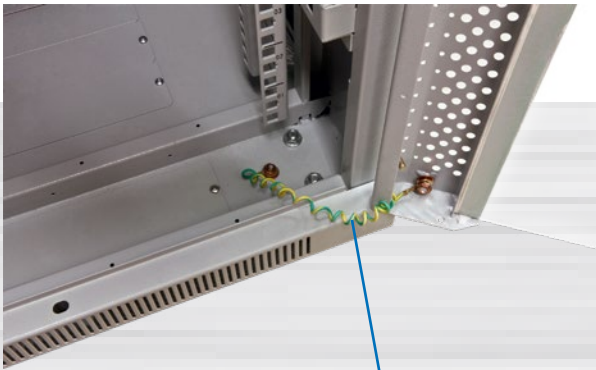

Ground connection door

Side part removable