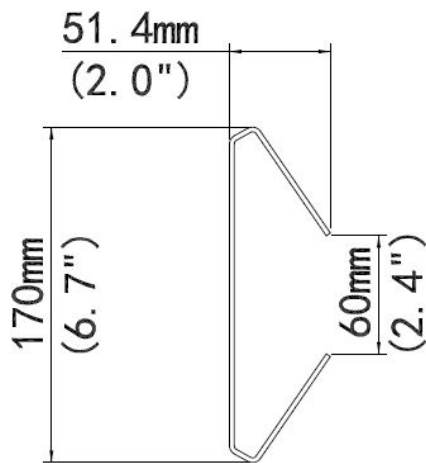

Part No.: 159720
Vendor Part No.: ALL-CAM2498-LEP_Pole_Mount

ALLNET ALL-CAM2498-LEP zbh. Masthalter/Polemount

EAN CODE

Indoor or outdoor, pole installation for PTZ dome camera ALL-CAM2498-LEP
Dimensions: 215mmx170mmx52mm (4.7"x4.7"x2.1")
Material: Steel

Please note: the wall bracket/Wallmount short is still absolutely necessary

Bracket	ALL-CAM2498-LEP_Pole_Mount
Application	Indoor or outdoor, pole installation for PTZ dome camera
Dimensions(L x W x H)	215mmx170mmx52mm (4.7"x4.7"x2.1")
Weight	1.47kg(3.2lb)
Material	Steel

Additional Images

Accessories

Part No.	Name
159695	ALLNET IP Kamera PTZ / Outdoor / 2MP / IR / 22x opt. Zoom / 54° / "ALL-CAM2498-LEP"
159715	ALLNET IP Kamera zbh. Wallmount/Wandhalter for ALL-CAM2498-LEP
159716	ALLNET IP Kamera zbh. Junctionbox/Montagebox for ALL-CAM2498-LEP
146999	ALLNET PoE USV Backup - USV für Kameras, Accesspoints ALL90011PoE