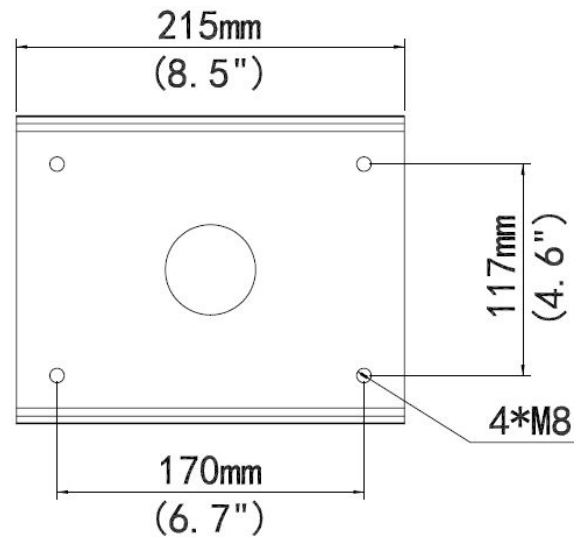

Accessories

Part No.	Name
159695	ALLNET IP Kamera PTZ / Outdoor / 2MP / IR / 22x opt. Zoom / 54° / "ALL-CAM2498-LEP"
159715	ALLNET IP Kamera zbh. Wallmount/Wandhalter for ALL-CAM2498-LEP
159716	ALLNET IP Kamera zbh. Junctionbox/Montagebox for ALL-CAM2498-LEP
146999	ALLNET PoE USV Backup - USV für Kameras, Accesspoints ALL90011PoE