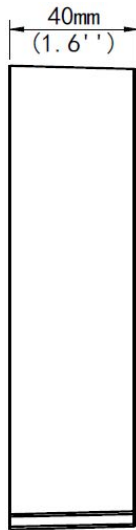

### EAN CODE

Wallmount Installation with Junction Box (Extra back outlet for Cable)  
253mmx125mmx125mm (10" x4.9" x4.9")

#### Bracket

Application  
Dimensions  
Weight  
Material

ALL-CAM2495-LVEFN\_Junction\_Box  
Wall installation for IPC323 Series fixed dome  
?145mmx40mm (5.7" x1.6")  
0.24kg(0.5lb)  
Aluminum alloy

## Images supplémentaires

No. d'article: 159713  
Numéro de fabricant: ALL-  
CAM2495-LVEFN\_Junction\_Box

No. d'article: 159713  
Numéro de fabricant: ALL-  
CAM2495-LVEFN\_Junction\_Box

No. d'article: 159713  
Numéro de fabricant: ALL-  
CAM2495-LVEFN\_Junction\_Box