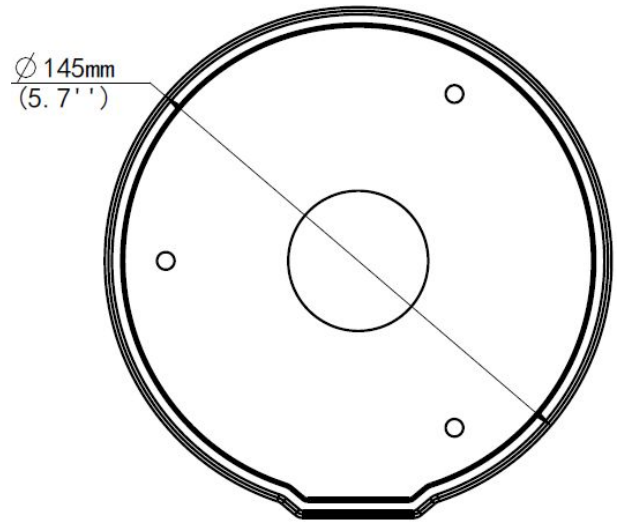

No. d'article: 159713
Numéro de fabricant: ALL-
CAM2495-LVEFN_Junction_Box