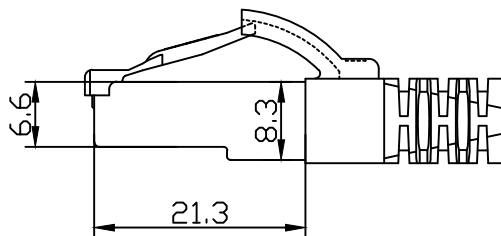

CAT6A S/FTP with 600MHz cat.7 raw cable 4x2x26AWG/7 TPE/LSZH ISO11801 & EN50173 & ANSI/TIA568C.2 www.Synergy21.de ©

11.68±0.1

WIRING DIAGRAM

NOTE:

1. ELECTRICAL TEST:100% OPEN SHORT, MISS WIRE TEST
2. FLUKE Channel LINK TEST:  
TEST LIMIT:ISO11801 Channel Class EA
3. Working temperature:-10°C~+60°C  
Storage temperature:-20°C~+75°C
4. ROHS 3.0 AND REACH compliant
5. Support PoE/PoE+/PoE++
6. Flame retardant (IEC60332-1-2)  
Low smoke(IEC 61034)  
Halogen free(IEC 60754-2)
7. Raw cable is Cat7 up to 600Mhz
8. Packing: 1pc/synergy 21 bag+label

MATERIAL LIST

③	OVER MOLD	PVC	2	
②	CONNECTOR	CAT6A 500Mhz RJ45 8P8C Shielded Plug, Pin Gold Plated 3u" Shell Nickel plating COLOUR: Transparence Yellow	2	
①	CABLE	S/FTP CAT. 7 600Mhz 26AWG (BC*1P+AL-FOLL)*4P+BRAID (AL-MG) JACKET:Ultraflex TPE/LSZH OD:6.0±0.2mm	1	
NO.	PARTS NAME	SPECIFICATION STANDARD	QT' Y	REMARK
Hasia		change "ROSH 2.0" to "ROSH 3.0"	2022-02-25	A1
		NEW	2021-7-15	A
BY	CHK	REVISION RECORD MODIFICATION	DATE	REV.

COLOR:WHITE(RAL 9003)	
ITEM NO.	LENGTH
S217628	150±5
S217629	250±10
S217630	500±15
S217631	1000±20
S217632	1500±30
S217633	2000±30
S217634	3000±50
S217635	5000±100
S217636	7500±200
S217637	10000±200
S217638	15000±300
S217639	20000±300
S217640	25000±300
S217641	30000±500

COLOR:YELLOW(PANTONE 135C)	
ITEM NO.	LENGTH
S217656	150±5
S217657	250±10
S217658	500±15
S217659	1000±20
S217660	1500±30
S217661	2000±30
S217662	3000±50
S217663	5000±100
S217664	7500±200
S217665	10000±200
S217666	15000±300
S217667	20000±300
S217668	25000±300
S217669	30000±500