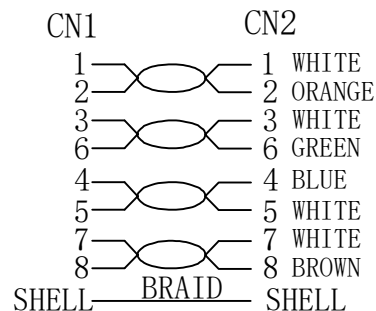

CAT6A S/FTP with 600MHz cat.7 raw cable 4x2x26AWG/7 TPE/LSZH ISO11801 & EN50173 & ANSI/TIA568C.2 www.Synergy21.de ©

11.68±0.1

WIRING DIAGRAM

NOTE:

1. ELECTRICAL TEST:100% OPEN SHORT, MISS WIRE TEST
2. FLUKE Channel LINK TEST:  
TEST LIMIT:ISO11801 Channel Class EA
3. Working temperature:-10°C~+60°C  
Storage temperature:-20°C~+75°C
4. ROHS 3.0 AND REACH compliant
5. Support PoE/PoE+/PoE++
6. Flame retardant (IEC60332-1-2)  
Low smoke(IEC 61034)  
Halogen free(IEC 60754-2)
7. Raw cable is Cat7 up to 600Mhz
8. Packing: 1pc/synergy 21 bag+label

MATERIAL LIST

③	OVER MOLD	PVC	2	
②	CONNECTOR	CAT6A 500Mhz RJ45 8P8C Shielded Plug, Pin Gold Plated 3u" Shell Nickel plating COLOUR: Transparence Yellow	2	
①	CABLE	S/FTP CAT. 7 600Mhz 26AWG (BC*1P+AL-FOLL)*4P+BRAID (AL-MG) JACKET:Ultraflex TPE/LSZH OD:6.0±0.2mm	1	
NO.	PARTS NAME	SPECIFICATION STANDARD	QT' Y	REMARK
Hasia		change "ROSH 2.0" to "ROSH 3.0"	2022-02-25	A1
		NEW	2021-7-15	A
BY	CHK	REVISION RECORD MODIFICATION	DATE	REV.

SYNERGY 21					
CUSTOMER		ITEM NO.			
PRODUCT NAME	CAT.7 S/FTP PATCH CORD	manufacture country:	CHINA	UNIT	MM
DRAWN BY	CHECK BY	APPO BY		DATE	
SYNERGY 21	SYNERGY 21	SYNERGY 21		2021-7-15	

COLOR:GREY(RAL 7035)	
ITEM NO.	LENGTH
S217600	150±5
S217601	250±10
S217602	500±15
S217603	1000±20
S217604	1500±30
S217605	2000±30
S217606	3000±50
S217607	5000±100
S217608	7500±200
S217609	10000±200
S217610	15000±300
S217611	20000±300
S217612	25000±300
S217613	30000±500

COLOR:RED (PANTONE 199C)		
UNO ITEM NO.	ITEM NO.	LENGTH
F218313R, 01	S217712	150±5
F218313R, 22	S217713	250±10
F218313R, 50	S217714	500±15
F218313R, 11	S217715	1000±20
F218313R, 51	S217716	1500±30
F218313R, 02	S217717	2000±30
F218313R, 03	S217718	3000±50
F218313R, 05	S217719	5000±100
F218313R, 07	S217720	7500±200
F218313R, 00	S217721	10000±200
F218313R, 15	S217722	15000±300
F218313R, 20	S217723	20000±300
F218313R, 25	S217724	25000±300
F218313R, 30	S217725	30000±500