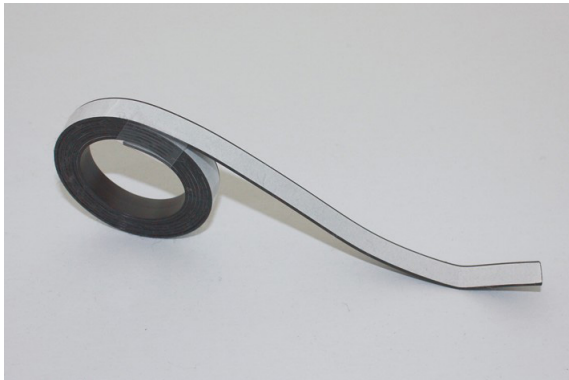

Synergy 21 LED profile, zinc sheet, accessories, magnetic tape

Isotropic magnetic tape, 10 mm wide, 1 mm thick, self-adhesive on one side Roll of 5.00 running metres

Accessories

Part No.	Name
150493	Synergy 21 LED profile, zinc sheet, accessories, magnetic tape