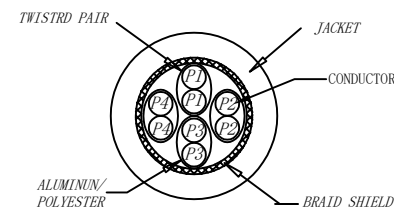

CAT.6 S/FTP TPE-LSZH 250MHz ISO/IEC 11801 & EN50173-1 & ANSI/TIA-568. 2-D www.Synergy21.de CE

PIN OUT

MATERIAL LIST

|     |                  |   |       |        |
|-----|------------------|---|-------|--------|
| ⑥   | LABEL            | NO DRY GLUE LABEL   | 1     |        |
| ⑤   | MINI TIE         | PE MINI TIE(POSSESS METAL) COLOUR SEE THE CHART   | 2     |        |
| ④   | POLYETHYLENE BAG | SYNERGY 21 SLIP PE BAG  | 1     |        |
| ③   | CABLE            | CAT. 6 S/FTP 27AWG (BC*1P+AL-FOIL)*4+Braid(AL-MG) JACKET:TPE-LSZH OD:6.0±0.2mm COLOUR SEE THE CHART | 1     |        |
| ②   | Over mold        | 80A PVC,COLOR:SEE THE CHART   | 2     |        |
| ①   | Plug             | RJ45 8P8C'S SHIELDED ,THE SHELL PLATED NICKEL ,PIN GOLD PLATED 3u" RED/TRANSPARENT                  | 2     |        |
| NO. | PARTS NAME       | SPECIFICATION STANDARD  | QT' Y | REMARK |