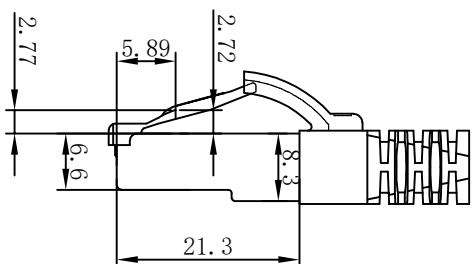

CAT.6 S/FTP TPE-LSZH 250MHz ISO/IEC 11801 & EN50173-1 & ANSI/TIA-568. 2-D www.Synergy21.de CE

PIN OUT

MATERIAL LIST

|     |                  |   |       |        |
|-----|------------------|---|-------|--------|
| ⑥   | LABEL            | NO DRY GLUE LABEL   | 1     |        |
| ⑤   | MINI TIE         | PE MINI TIE(POSSESS METAL) COLOUR SEE THE CHART   | 2     |        |
| ④   | POLYETHYLENE BAG | SYNERGY 21 SLIP PE BAG  | 1     |        |
| ③   | CABLE            | CAT. 6 S/FTP 27AWG (BC*1P+AL-FOIL)*4+Braid(AL-MG) JACKET:TPE-LSZH OD:6.0±0.2mm COLOUR SEE THE CHART | 1     |        |
| ②   | Over mold        | 80A PVC,COLOR:SEE THE CHART   | 2     |        |
| ①   | Plug             | RJ45 8P8C'S SHIELDED ,THE SHELL PLATED NICKEL ,PIN GOLD PLATED 3u" RED/TRANSPARENT                  | 2     |        |
| NO. | PARTS NAME       | SPECIFICATION STANDARD  | QT' Y | REMARK |