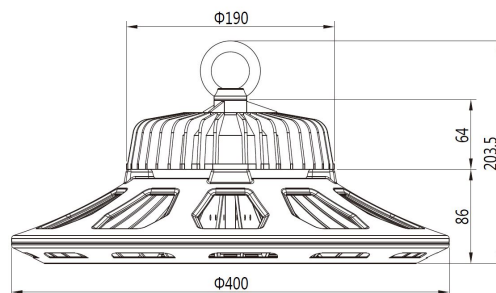

Weight:4.80Kg

Product Description

1. 1, Compact and fasion design .Light weighted : 4.80kg
2. 2, Philips 3030 LED as light source , CR>80Ra
3. 3, MEAN WELL HBG Series power supply . PF>0.95
4. 4, High lumen efficiency : 135lm/w
5. 5, 5 years warranty .

Performance Summary

Input Power: 80W, 100W, 150W, 200W, 230W
CRI: >70Ra/80Ra
CCT: 3000k-6500K
Input Voltage:90-305Vac
Limited Warranty :5 years' warranty
High Efficacy Lifetime: 50000hours
Dimming:Non-dimmable & 1-10V Dimmable
Working Temperature : - 20°C – +45 °C(Amb)

Accessories

Part No.	Name
139692	Synergy 21 LED Spot Pendelleuchte UFO zub. Radar Kit L
142948	Synergy 21 LED spot pendant light UFO add. Wall bracket for UFO size L bracket long
142947	Synergy 21 LED spot pendant light UFO add. Wall bracket for UFO size L bracket short
144400	Synergy 21 LED spot pendant light UFO add. Ball cage L
148949	Synergy 21 LED spot pendant light UFO add. Lampshade L
148726	Synergy 21 - Waterproof connector 1:1