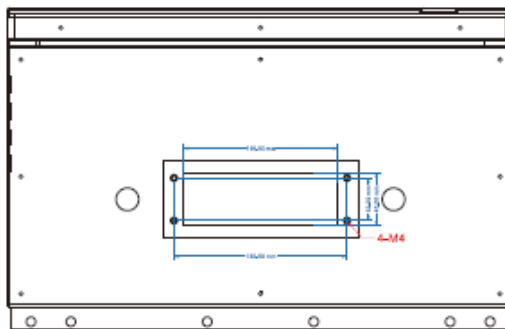

### Technical Details:

Parameter	Specifications
Power input	AC100~240V, 50/60Hz, 10A
AC output	AC output 1 channel
Switch	8 Port RJ45 Gigabit Smart managed Industrial Switch 2x SFP Slot Gigabit
Circuit breaker	2P 10A
Connector	Made in Germany Icotek KEL-ER 24/10 Cable entry strip IP66 equipped
Powersupply	48VDC 240W Meanwell Powersupply
Lock	Key lock with protective cap with 2x key
Operating Temperature	- 40°C ~ 75°C
Storage Temperature	-40°C ~ 85°C
Humidity (no condensation)	0~95%
Dimension(HxWxD)	500x380x220mm
Material	Metal
Colour	White
Net-weight	15kg