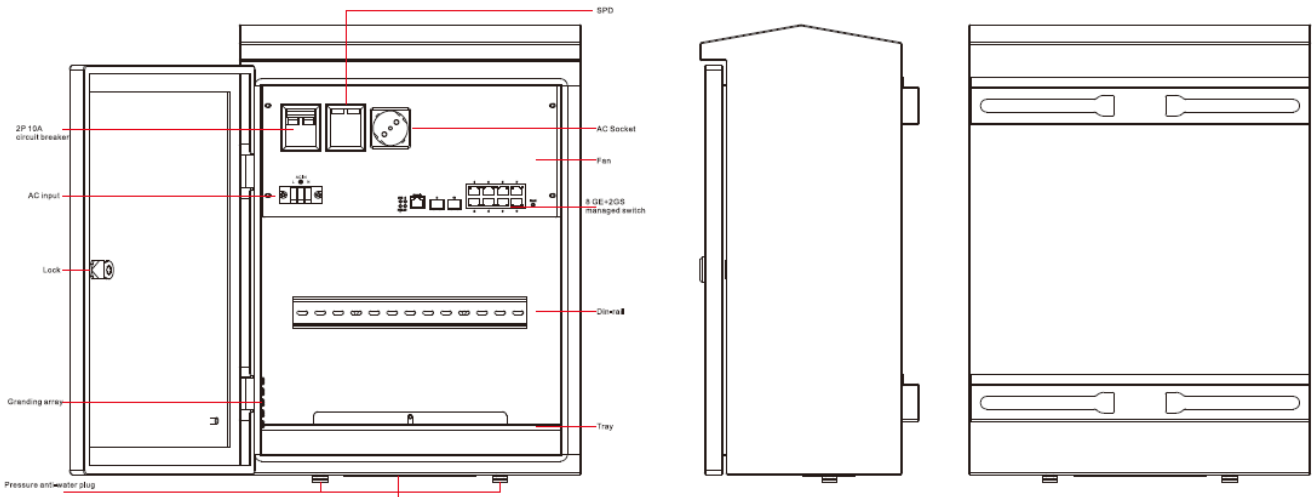

Technical Details:

Parameter	Specifications
Power input	AC100~240V, 50/60Hz, 10A
AC output	AC output 1 channel
Switch	8 Port RJ45 Gigabit Smart managed Industrial Switch 2x SFP Slot Gigabit
Circuit breaker	2P 10A
Connector	Made in Germany Icotek KEL-ER 24/10 Cable entry strip IP66 equipped
Powersupply	48VDC 240W Meanwell Powersupply
Lock	Key lock with protective cap with 2x key
Operating Temperature	- 40°C ~ 75°C
Storage Temperature	-40°C ~ 85°C
Humidity (no condensation)	0~95%
Dimension(HxWxD)	500x380x220mm
Material	Metal
Colour	White
Net-weight	15kg

Atributos