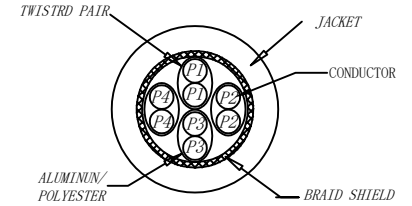

CAT.6 S/FTP LSZH 250MHz ISO/IEC 11801 & EN50173-1 & ANSI/TIA-568-C.2 www.Synergy21.de **CE**

PIN OUT

MATERIAL LIST

⑥	LABEL	NO DRY GLUE LABEL	1	
⑤	MINI TIE	PE MINI TIE (POSSESS METAL) COLOUR SEE THE CHART	2	
④	POLYETHYLENE BAG	SYNERGY 21 SLIP PE BAG	1	
③	CABLE	CAT.6 S/FTP 27AWG(BC*1P+AL-FOIL)*4+Braid (AL-MG) JACKET:LSZH OD:5.8±0.2mm COLOUR SEE THE CHART	1	
②	Over mold	80A PVC, COLOR:SEE THE CHART	2	
①	Plug	RJ45 8P8C'S SHIELDED , THE SHELL PLATED NICKEL , PIN GOLD PLATED 3u" RED/TRANSPARENT	2	
NO.	PARTS NAME	SPECIFICATION STANDARD	QT' Y	REMARK

NOTE:

- ELECTRICAL TEST:
 - 100% OPEN SHORT, MISS WIRE TEST
 - INSULATION RESISTANCE:DC 300V 10M Ohm;
 - CONTACTOR RESISTANCE:1 OHM per meter
- FLUKE TEST LIMIT:ISO11801 Channel Class E
- Operating temperature:-20°C~+75°C
- ROHS 3.0 AND REACH compliant
- Support PoE/PoE+/PoE++
- Packing:Synergy21 PE Bag+Label
- Minimum of the bending radius is 60mm
- Flame retardant (IEC60332-1-2)
Low smoke(IEC 61034)
Halogen free(IEC 60754-2)

Hasia		change "ROSH 2.0" to "ROSH 3.0"	2022-02-25	A7	SYNERGY 21					
		Add IEC60332-1-2	2021-01-23	A6						
		Increase the minimum bend radius	2018-11-30	A5						
		Change Moulding	2018-05-29	A4						
		CHANGE PACKING AND BOX MARK	2018-03-12	A3						
		ADD POE Information	2017-02-06	A2	CUSTOMER NO.		ITEM NO.	SEE THE CHART		
		REVISION RECORD MODIFICATIONS	DATE	REV.	PRODUCT NAME	CAT. 6 S/FTP PATCH CORD LSZH	manufacture country:	CHINA	UNIT	MM
BY	CHK				DRAWNBY	CHECKBY	APPOBY	DATE		
					SYNERGY 21	SYNERGY 21	SYNERGY 21	2015-01-20		