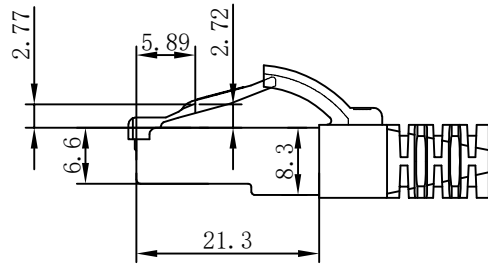

CAT.6 S/FTP LSZH 250MHz ISO/IEC 11801 & EN50173-1 & ANSI/TIA-568-C.2 www.Synergy21.de **CE**

PIN OUT

MATERIAL LIST

⑥	LABEL	NO DRY GLUE LABEL	1	
⑤	MINI TIE	PE MINI TIE (POSSESS METAL) COLOUR SEE THE CHART	2	
④	POLYETHYLENE BAG	SYNERGY 21 SLIP PE BAG	1	
③	CABLE	CAT.6 S/FTP 27AWG(BC*1P+AL-FOIL)*4+Braid (AL-MG) JACKET:LSZH OD:5.8±0.2mm COLOUR SEE THE CHART	1	
②	Over mold	80A PVC, COLOR:SEE THE CHART	2	
①	Plug	RJ45 8P8C'S SHIELDED , THE SHELL PLATED NICKEL , PIN GOLD PLATED 3u" RED/TRANSPARENT	2	
NO.	PARTS NAME	SPECIFICATION STANDARD	QT' Y	REMARK

NOTE:

- ELECTRICAL TEST:
 - 100% OPEN SHORT, MISS WIRE TEST
 - INSULATION RESISTANCE:DC 300V 10M Ohm;
 - CONTACTOR RESISTANCE:1 OHM per meter
- FLUKE TEST LIMIT:ISO11801 Channel Class E
- Operating temperature:-20°C~+75°C
- ROHS 3.0 AND REACH compliant
- Support PoE/PoE+/PoE++
- Packing:Synergy21 PE Bag+Label
- Minimum of the bending radius is 60mm
- Flame retardant (IEC60332-1-2)
Low smoke(IEC 61034)
Halogen free(IEC 60754-2)

Hasia		change "ROSH 2.0" to "ROSH 3.0"	2022-02-25	A7	SYNERGY 21					
		Add IEC60332-1-2	2021-01-23	A6						
		Increase the minimum bend radius	2018-11-30	A5						
		Change Moulding	2018-05-29	A4						
		CHANGE PACKING AND BOX MARK	2018-03-12	A3						
		ADD POE Information	2017-02-06	A2	CUSTOMER NO.		ITEM NO.	SEE THE CHART		
		REVISION RECORD MODIFICATIONS	DATE	REV.	PRODUCT NAME	CAT. 6 S/FTP PATCH CORD LSZH	manufacture country:	CHINA	UNIT	MM
BY	CHK				DRAWNBY	CHECKBY	APPOBY	DATE		
					SYNERGY 21	SYNERGY 21	SYNERGY 21	2015-01-20		