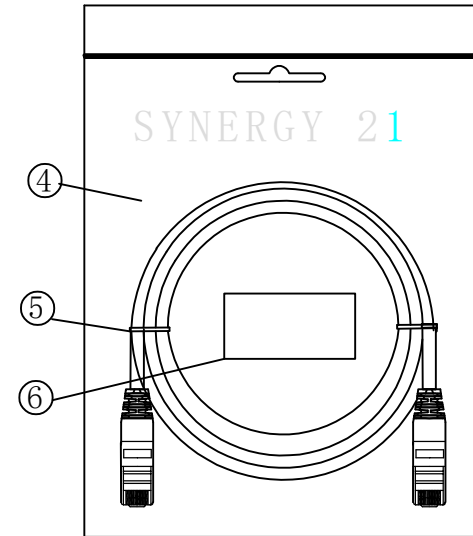

COLOR:BLUE PANTONE 647C		
ITEM	LENGTH/mm	PACKING
S215900	150±10	SYNERGY 21 A Bag
S216002	250±10	SYNERGY 21 A Bag
S216009	500±15	SYNERGY 21 A Bag
S216019	1000±30	SYNERGY 21 A Bag
S216029	1500±30	SYNERGY 21 A Bag
S216038	2000±30	SYNERGY 21 A Bag
S216048	3000±50	SYNERGY 21 A Bag
S216058	5000±200	SYNERGY 21 B Bag
S216068	7500±200	SYNERGY 21 B Bag
S216077	10000±200	SYNERGY 21 B Bag
S216086	15000±300	SYNERGY 21 C Bag
S216095	20000±300	SYNERGY 21 C Bag
S216104	25000±300	SYNERGY 21 C Bag
S216113	30000±300	SYNERGY 21 D Bag

COLOR:BLACK PANTONE BLACK 3C		
ITEM	LENGTH/mm	PACKING
S215907	150±10	SYNERGY 21 A Bag
S216001	250±10	SYNERGY 21 A Bag
S216008	500±15	SYNERGY 21 A Bag
S216018	1000±30	SYNERGY 21 A Bag
S216028	1500±30	SYNERGY 21 A Bag
S216037	2000±30	SYNERGY 21 A Bag
S216047	3000±50	SYNERGY 21 A Bag
S216057	5000±200	SYNERGY 21 B Bag
S216067	7500±200	SYNERGY 21 B Bag
S216076	10000±200	SYNERGY 21 B Bag
S216085	15000±300	SYNERGY 21 C Bag
S216094	20000±300	SYNERGY 21 C Bag
S216103	25000±300	SYNERGY 21 C Bag
S216112	30000±300	SYNERGY 21 D Bag

					SYNERGY 21					
					CUSTOMER NO.		ITEM NO.	SEE THE CHART		
					PRODUCT NAME	CAT. 6 S/FTP PATCH CORD	manufacture country:	CHINA	UNIT	MM
		NEW	2015-01-20	A	DRAWNBY	CHECKBY	APPOBY	DATE		
BY	CHK	REVISION RECORD MODIFICATIONS	DATE	REV.	SYNERGY 21	SYNERGY 21	SYNERGY 21	2015-01-20