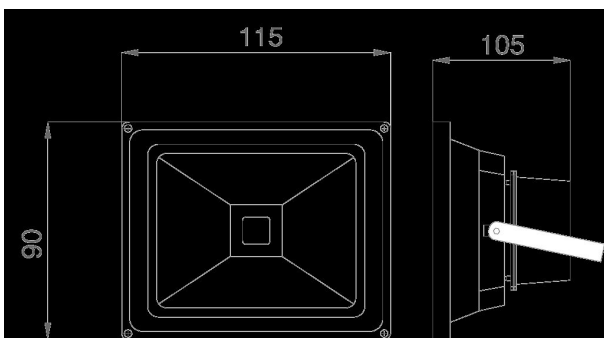

Attributes

Attribute	Value
Abstrahlwinkel:	120
Betriebstemperatur:	-25°C bis +55°C
CRI:	>80
Dimmbar:	TRIAC
Grösse:	115*90*105
LED - Gehäusefarbe:	grau
LED - Gehäusematerial:	Aluminium
Lichtfarbe:	neutralweiß
Lichtfarbe in Kelvin:	4250
Lumen:	880
Schutzklasse:	IP65
Volt:	230
Weight:	0.69 Kg
Warranty:	60.00 Months

Additional Images