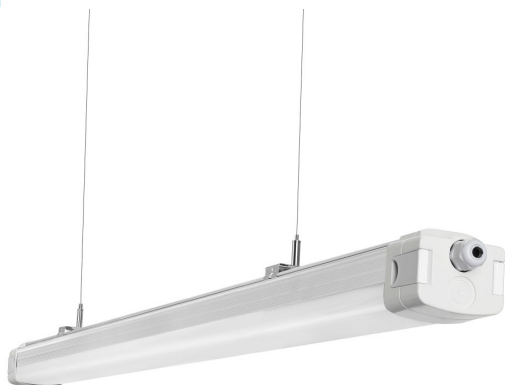

Synergy 21 LED Dreifarbige Leuchte 150cm dreifarbig pir+link

kwh/1000h:	60,00
Lumens:	8700
Watt:	60,0
Nominal Service Life:	40000 Std.
Switching Cycles:	50000
Opt. Ambient Temperature.:	25 °C

LED Tri-proof Light

Adjustable light colour: 4000/5000/6000K

Adjustable wattage: 40/50/55/60W

Length: 150cm

Lumen: 145Lm/W, 5800/7250/7975/8700lm

Light colour: 4000/5000/6000K

Beam angle: 120°

Cover: milky

Watt: 60W can adjust to 40/50/55/60W

Cabling: 3-core, additional connection on the opposite side for further Tri-proof lights

Dimmable: no

Protection class: IP65 and IK10

With PIR motion detector on/off

5-year guarantee, TÜV and IK10 certified

Energy efficiency class: A++

kWh/1000h: 60

The connection of electrical components and systems may only be carried out by only be carried out by qualified specialists!

Attributes

Attribute	Value
Abstrahlwinkel:	120
Betriebstemperatur:	-20°C ~ +60°C
CRI:	>80
Dimmbar:	nein
Grösse:	15000
LED - Gehäusefarbe:	Kunststoff/ Metall
Lichtfarbe:	einstellbar
Lichtfarbe in Kelvin:	4000/5000/6000
Lumen:	145Lm/W
Schutzklasse:	IP65 und IK10
Volt:	230
Weight:	2.9 Kg
Warranty:	60.00 Months