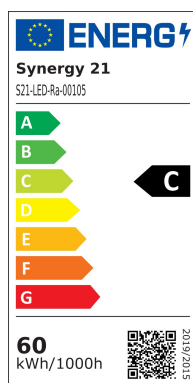

Synergy 21 LED Dreifarbige Leuchte 150cm dreifarbig pir+link

kwh/1000h:	60,00
Lumens:	8700
Watt:	60,0
Nominal Service Life:	40000 Std.
Switching Cycles:	50000
Opt. Ambient Temperature.:	25 °C

LED Tri-proof Light

Adjustable light colour: 4000/5000/6000K

Adjustable wattage: 40/50/55/60W

Length: 150cm

Lumen: 145Lm/W, 5800/7250/7975/8700lm

Light colour: 4000/5000/6000K

Beam angle: 120°

Cover: milky

Watt: 60W can adjust to 40/50/55/60W

Cabling: 3-core, additional connection on the opposite side for further Tri-proof lights

Dimmable: no

Protection class: IP65 and IK10

With PIR motion detector on/off

5-year guarantee, TÜV and IK10 certified

Energy efficiency class: A++

kWh/1000h: 60

The connection of electrical components and systems may only be carried out by only be carried out by qualified specialists!

Attributes

Attribute	Value
Abstrahlwinkel:	120
Betriebstemperatur:	-20°C ~ +60°C
CRI:	>80
Dimmbar:	nein
Grösse:	15000
LED - Gehäusefarbe:	Kunststoff/ Metall
Lichtfarbe:	einstellbar
Lichtfarbe in Kelvin:	4000/5000/6000
Lumen:	145Lm/W
Schutzklasse:	IP65 und IK10
Volt:	230
Weight:	2.9 Kg
Warranty:	60.00 Months