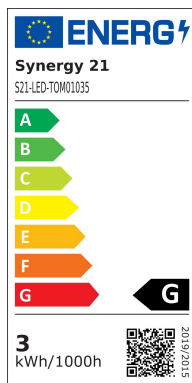

Synergy 21 LED garden spot 3W yellow

SYNERGY 21

kwh/1000h:	3,00
Lumens:	195
Watt:	3,0
Nominal Service Life:	35000 Std.
Switching Cycles:	15000
Opt. Ambient Temperature.:	25 °C

Operating voltage: AC 230V
LED: 3*1Watt high-power chip
Beam angle: 30°
Light colour: yellow
CRI: Ra>80
Housing: Painted metal
Operating temperature: -40°C to +55°C
Protection class: IP65 (water jet-proof)
Swivelling: 240°
Total height: 14 cm
Base plate diameter: 6.1 cm
Lens diameter: 6.9 cm
Weight: 0.4 kg
Connection cable: 2.5 metres

Energy efficiency class: A+
kWh/1000h: 3