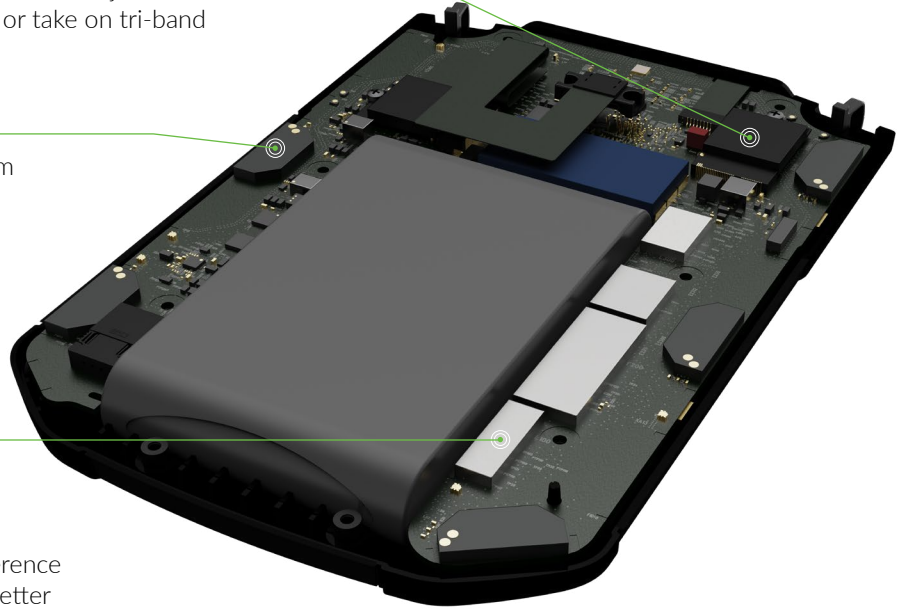

Ekahau Sidekick 2

4 Enterprise-Grade Tri-Band Wi-Fi Radios

Capture more data in less time with 4 tri-band Wi-Fi radios that scan 2.4, 5 and 6 GHz frequency bands faster than the original Sidekick scans just 2.4 and 5. Supercharge your dual-band network survey speeds or take on tri-band networks faster than you've ever surveyed before.

9 Custom Wideband 3D Antennas

Get unbeatable accuracy and reliability with 9 custom designed 3D antennas positioned for optimum omnidirectional measurement consistency. By eliminating variances between devices, you can trust the data collected is always accurate and actionable.

50 Sweeps/Second Spectrum Analyzer

See the invisible Wi-Fi spectrum from 2,400–7,125 MHz in brilliant high definition with the fastest refresh rates so you'll never miss a microsecond of interference. Capture quicker interference events and zoom in to the smallest details with 4X better resolution bandwidth.