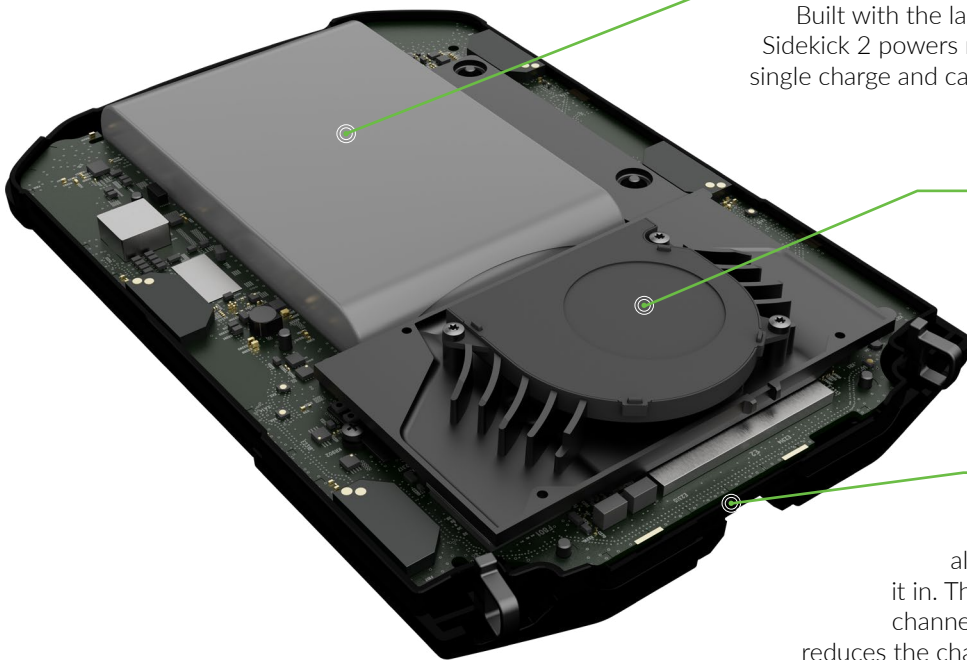

Now Featuring USB-C Connectivity

Charge faster and with improved reliability thanks to a USB-C connection port that's always the 'right way' no matter how you plug it in. The snug fit and reinforced cable management channel takes the pressure off your connection and reduces the chance of an accidental mid-survey disconnect.