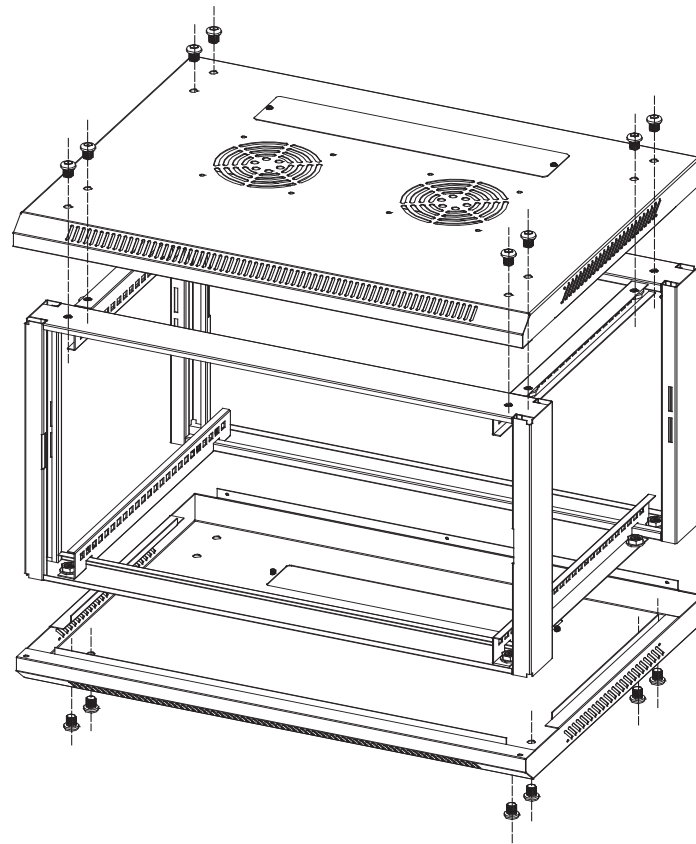

(1) Assembly the top panel, frames and horizontal beams by 16pcs M8*12 inner hexagon screws and 16pcs M8 flange nuts.