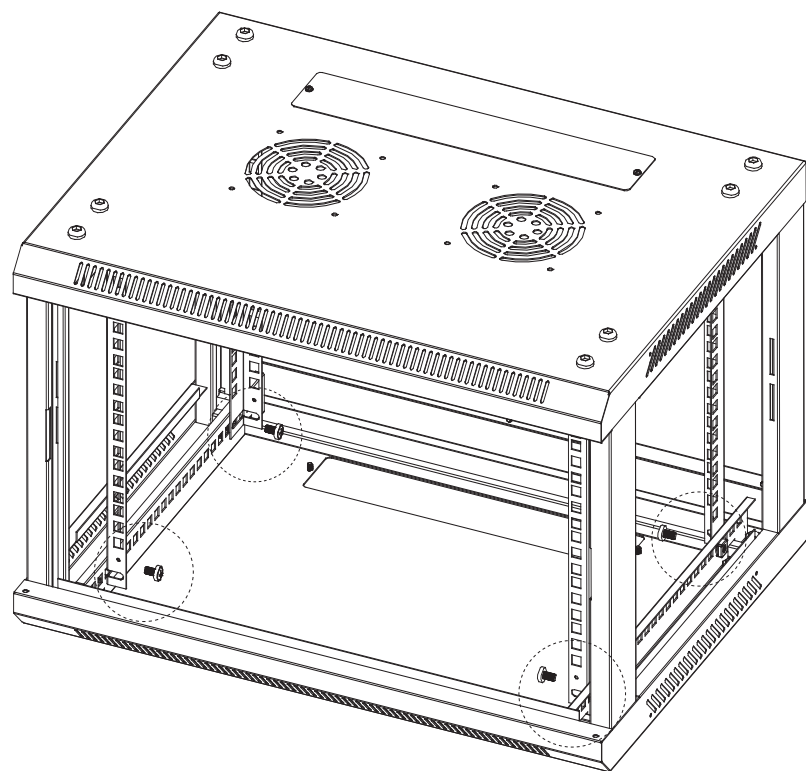

## Item List of Accessories Packaging

- Assembly Hardwares Kits:
- |                                      |                                    |
|--------------------------------------|------------------------------------|
| A. M8*12 Inner Hexagon Screw - 16pcs | E. M4*8 Self-tapping Screw - 12pcs |
| B. M8 Flange Nut - 16pcs             | F. White Plastic Washer - 1pcs     |
| C. M6*12 screw - 12pcs               | G. Keys-2pcs                       |
| D. M6 Cage Nut - 12pcs               |                                    |
- End User Hardwares Kits:  
 U Capacity <=9U, 12 sets cagenut ; U Capacity >=12U, 24 sets cagenut.

Tips: Check the quantities of the items before assembly.

(1) Assembly the top panel, frames and horizontal beams by 16pcs M8\*12 inner hexagon screws and 16pcs M8 flange nuts.

(3) Assembly the L type mounting brackets by 4pcs M6\*12 screws and 4pcs M6 cage nuts.

(2) Assembly the horizontal beams by 8pcs M6\*12 screws and 8pcs M6 Cage nuts.

(5) Assembly the back panel by 6pcs M4\*8 self-tapping screws.

Model number	Dimensions		
	Width (W)	Depth (D)	Height (H)
ALL-SMA6404GRAU	600	450	281.1
ALL-SMA6404SCHWARZ	600	450	281.1
ALL-SMA6406GRAU	600	450	370
ALL-SMA6406SCHWARZ	600	450	370
ALL-SMA6409GRAU	600	450	503.4
ALL-SMA6409SCHWARZ	600	450	503.4
ALL-SMA6412GRAU	600	450	636.7
ALL-SMA6412SCHWARZ	600	450	636.7
ALL-SMA6415GRAU	600	450	770.1
ALL-SMA6415SCHWARZ	600	450	770.1
ALL-SMA6418GRAU	600	450	903.4
ALL-SMA6418SCHWARZ	600	450	903.4
ALL-SMA6606GRAU	600	600	370
ALL-SMA6606SCHWARZ	600	600	370
ALL-SMA6609GRAU	600	600	503.4
ALL-SMA6609SCHWARZ	600	600	503.4
ALL-SMA6612GRAU	600	600	636.7
ALL-SMA6612SCHWARZ	600	600	636.7
ALL-SMA6615GRAU	600	600	770.1
ALL-SMA6615SCHWARZ	600	600	770.1
ALL-SMA6618GRAU	600	600	903.4
ALL-SMA6618SCHWARZ	600	600	903.4