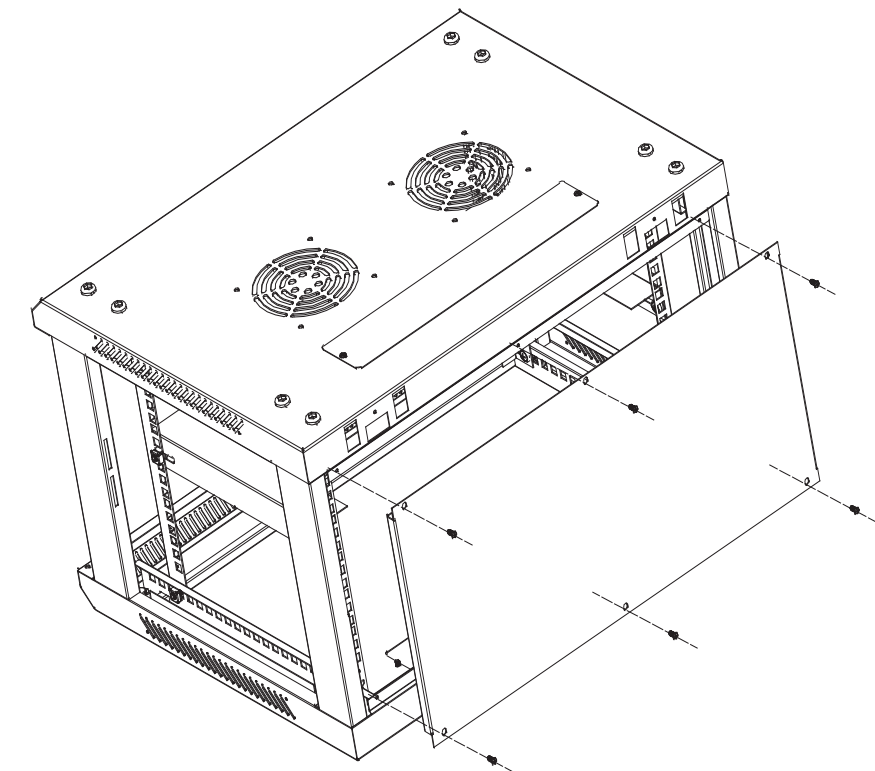

## Item List of Accessories Packaging

- Assembly Hardwares Kits:
- |                                      |                                    |
|--------------------------------------|------------------------------------|
| A. M8*12 Inner Hexagon Screw - 16pcs | E. M4*8 Self-tapping Screw - 12pcs |
| B. M8 Flange Nut - 16pcs             | F. White Plastic Washer - 1pcs     |
| C. M6*12 screw - 12pcs               | G. Keys-2pcs                       |
| D. M6 Cage Nut - 12pcs               |                                    |
- End User Hardwares Kits:  
 U Capacity <=9U, 12 sets cagenut ; U Capacity >=12U, 24 sets cagenut.

Tips: Check the quantities of the items before assembly.

(1) Assembly the top panel, frames and horizontal beams by 16pcs M8\*12 inner hexagon screws and 16pcs M8 flange nuts.

(3) Assembly the L type mounting brackets by 4pcs M6\*12 screws and 4pcs M6 cage nuts.

(2) Assembly the horizontal beams by 8pcs M6\*12 screws and 8pcs M6 Cage nuts.

(5) Assembly the back panel by 6pcs M4\*8 self-tapping screws.

Model number	Dimensions		
	Width (W)	Depth (D)	Height (H)
ALL-SMA6404GRAU	600	450	281.1
ALL-SMA6404SCHWARZ	600	450	281.1
ALL-SMA6406GRAU	600	450	370
ALL-SMA6406SCHWARZ	600	450	370
ALL-SMA6409GRAU	600	450	503.4
ALL-SMA6409SCHWARZ	600	450	503.4
ALL-SMA6412GRAU	600	450	636.7
ALL-SMA6412SCHWARZ	600	450	636.7
ALL-SMA6415GRAU	600	450	770.1
ALL-SMA6415SCHWARZ	600	450	770.1
ALL-SMA6418GRAU	600	450	903.4
ALL-SMA6418SCHWARZ	600	450	903.4
ALL-SMA6606GRAU	600	600	370
ALL-SMA6606SCHWARZ	600	600	370
ALL-SMA6609GRAU	600	600	503.4
ALL-SMA6609SCHWARZ	600	600	503.4
ALL-SMA6612GRAU	600	600	636.7
ALL-SMA6612SCHWARZ	600	600	636.7
ALL-SMA6615GRAU	600	600	770.1
ALL-SMA6615SCHWARZ	600	600	770.1
ALL-SMA6618GRAU	600	600	903.4
ALL-SMA6618SCHWARZ	600	600	903.4