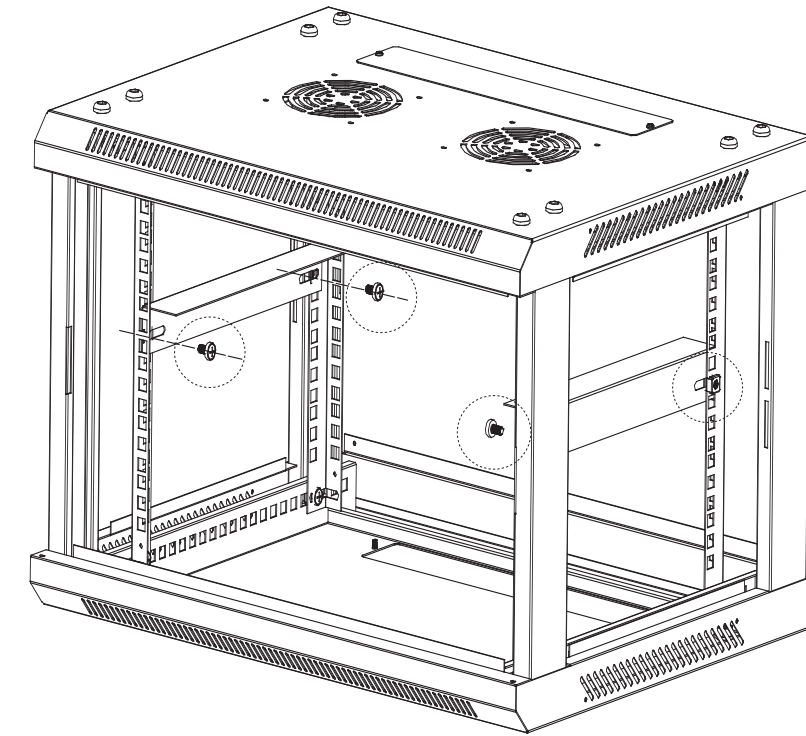

(3) Assembly the L type mounting brackets by 4pcs M6*12 screws and 4pcs M6 cage nuts.