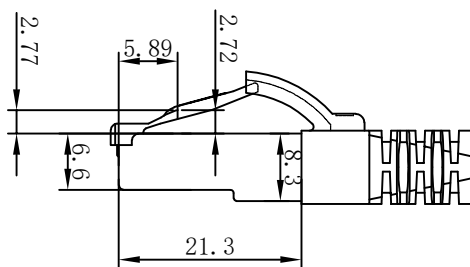

CAT.6 S/FTP TPE-LSZH 250MHz ISO/IEC 11801 & EN50173-1 & ANSI/TIA-568.2-D www.Synergy21.de **CE**

**PIN OUT**

**MATERIAL LIST**

⑥	LABEL	NO DRY GLUE LABEL	1	
⑤	MINI TIE	PE MINI TIE(POSSESS METAL) COLOUR SEE THE CHART	2	
④	POLYETHYLENE BAG	SYNERGY 21 SLIP PE BAG	1	
③	CABLE	CAT.6 S/FTP 27AWG (BC*1P+AL-FOIL)*4+Braid(AL-MG) JACKET:TPE-LSZH OD:6.0±0.2mm COLOUR SEE THE CHART	1	
②	Over mold	80A PVC,COLOR:SEE THE CHART	2	
①	Plug	RJ45 8P8C' S SHIELDED ,THE SHELL PLATED NICKEL ,PIN GOLD PLATED 3u" RED/TRANSPARENT	2	
NO.	PARTS NAME	SPECIFICATION STANDARD	QT' Y	REMARK

**NOTE:**

- ELECTRICAL TEST:  
 (1).100% OPEN SHORT, MISS WIRE TEST  
 (2).INSULATION RESISTANCE:DC 300V 10M Ohm;  
 (3).CONTACTOR RESISTANCE:1 OHM per meter
- FLUKE TEST LIMIT:ISO11801 Channel Class E
- Working temperature:-10°C ~ + 60°C
- Storage temperature:-20°C~+75°C
- RoHS 3.0 AND REACH compliant
- Low Smoke (IEC 61034)
- Flame retardant (IEC60332-1-2)
- Halogen free (IEC 60754-1/2)
- Packing:Synergy21 PE Bag+Label
- Minimum of the bending radius is 60mm