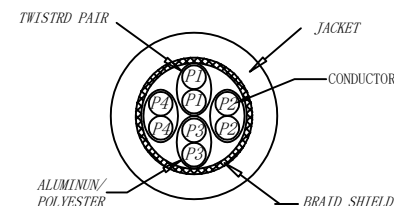

CAT.6 S/FTP TPE-LSZH 250MHz ISO/IEC 11801 & EN50173-1 & ANSI/TIA-568.2-D www.Synergy21.de **CE**

**PIN OUT**

**MATERIAL LIST**

⑥	LABEL	NO DRY GLUE LABEL	1	
⑤	MINI TIE	PE MINI TIE(POSSESS METAL) COLOUR SEE THE CHART	2	
④	POLYETHYLENE BAG	SYNERGY 21 SLIP PE BAG	1	
③	CABLE	CAT.6 S/FTP 27AWG (BC*1P+AL-FOIL)*4+Braid(AL-MG) JACKET:TPE-LSZH OD:6.0±0.2mm COLOUR SEE THE CHART	1	
②	Over mold	80A PVC,COLOR:SEE THE CHART	2	
①	Plug	RJ45 8P8C' S SHIELDED ,THE SHELL PLATED NICKEL ,PIN GOLD PLATED 3u" RED/TRANSPARENT	2	
NO.	PARTS NAME	SPECIFICATION STANDARD	QT' Y	REMARK

Hasia		change "ROSH 2.0" to "ROSH 3.0"	2022-02-25	A6	<b>SYNERGY 21</b>					
		Add New Color	2019-03-14	A5						
		Increase the minimum bend radius	2018-11-30	A4	CUSTOMER NO.		ITEM NO.	SEE THE CHART		
		Add moulding size	2018-06-19	A3	PRODUCT NAME	CAT.6 S/FTP PATCH CORD TPE-LSZH	manufacture country:	CHINA	UNIT	MM
		Change Moulding	2018-05-29	A2	DRAWNBY	CHECKBY	APPOBY	DATE		
		CHANGE PACKING AND BOX MARK	2018-03-12	A1	SYNERGY 21	SYNERGY 21	SYNERGY 21	2015-01-20		
BY	CHK	REVISION RECORD MODIFICATIONS	DATE	REV.						