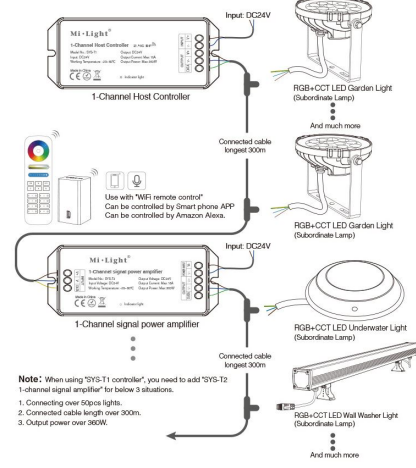

Color temperature: 2700~6500K

Luminous Flux: 1200LM

Light Efficiency: 80LM/W

CRI: >80

Lifespan: 50000h

Illumination distance: >10m

Beam Angle: 15°

IP Rate: IP65

Housing Material: Stainless Steel+PC

Wireless Remote Controlling by connecting the Host Controller(SYS-T1)

Connection Diagram

COMPATIBLE REMOTE SHEET

| Product | Compatible Remote |
|---------|-------------------|
| | |
| | |
| | |
| | |
| | |
| | |

Accesorios

| Número de artículo | Denominación |
|--------------------|---|
| 158699 | Synergy 21 Foco LED 15W RGB-WW IP65 *Milight/Miboxer* |
| 158700 | Synergy 21 LED Subordinate Garten Lampe 9W RGB+CCT mit Funk und WLAN IP65 24V *Milight/Miboxer* |
| 158702 | Synergy 21 LED Subordinate Poolleuchte 12W RGB+CCT mit Funk und WLAN *Milight/Miboxer* |
| 158703 | Synergy 21 LED Subordinate Wall Washer 24W RGB+CCT IP66 24V *Milight/Miboxer* |
| 158704 | Synergy 21 LED Subordinate Controller 1-Channel Amplifier *Milight/Miboxer* |
| 158705 | Synergy 21 LED Subordinate Controller 1-Channel Host *Milight/Miboxer* |
| 158962 | Synergy 21 LED Subordinate Kabel/Stecker SYS Serie *Milight/Miboxer* |
| 158963 | Synergy 21 LED Subordinate Kabel/Stecker SYS Serie *Milight/Miboxer* |
| 158964 | Synergy 21 LED Subordinate Kabel/Stecker SYS Serie *Milight/Miboxer* |
| 158965 | Synergy 21 LED Subordinate Kabel/Stecker SYS Serie *Milight/Miboxer* |