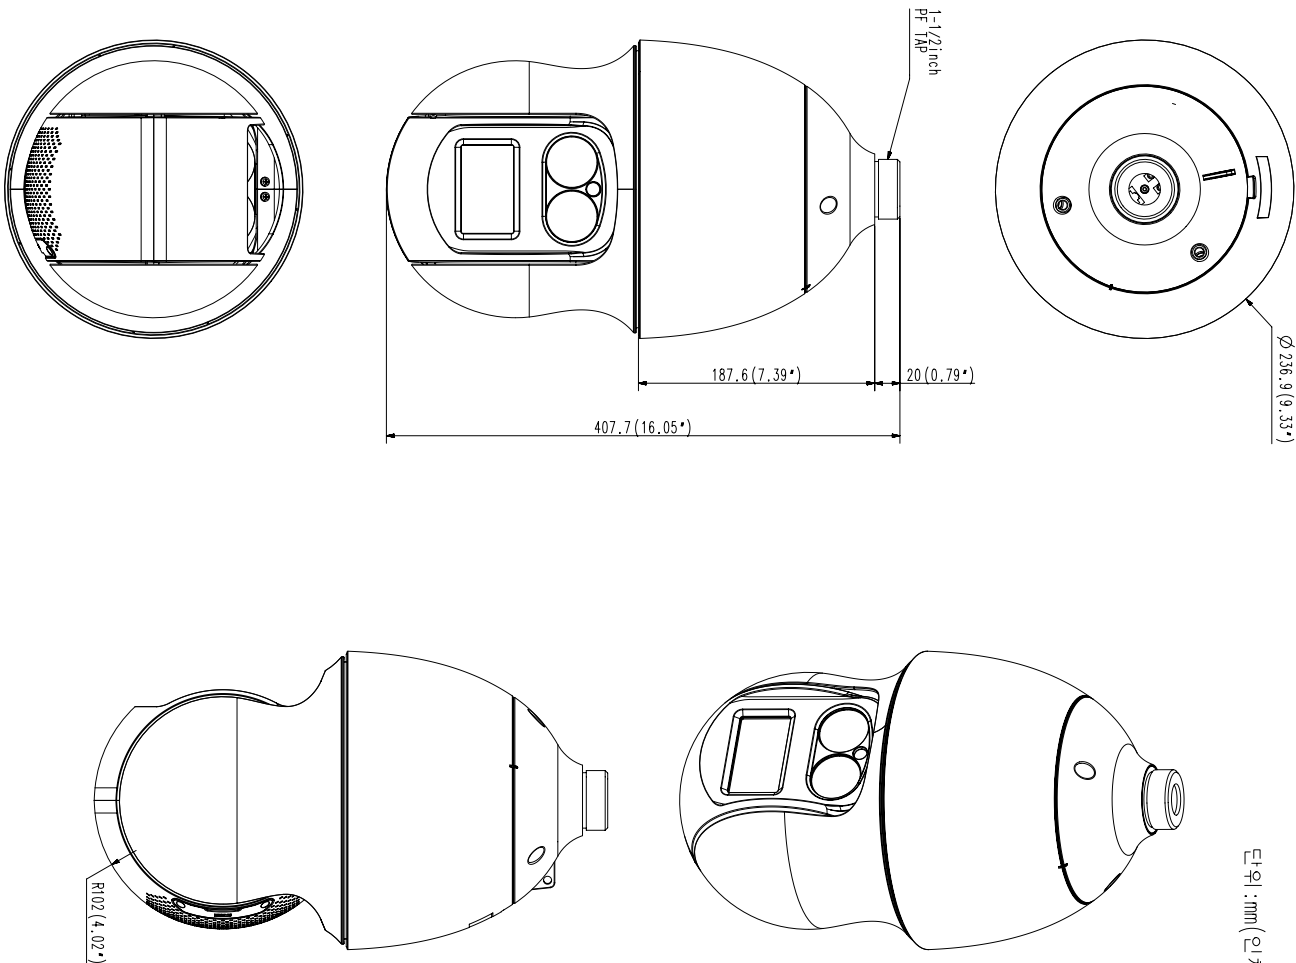

## Key Features

- Max. 2megapixel (1920 x 1080) resolution
- 6~ 222mm (Optical 37x) lens
- 0.01Lux@F1.5 (Color), 0Lux (B/W, IR LED on)
- Max. IR viewable length : 350m (1,148ft)
- Day & Night (ICR), WDR (150dB)
- DIS & Shock detection with built-in gyro sensor
- Intelligent Video / Audio Analytics, Defog
- H.265, H.264, MJPEG codec support
- Multiple streaming, WiseStream II support
- MicroSD / SDHC / SDXC memory 2 slots (Up to 512 GB)
- IP66, IK10

Power Consumption	24VAC: Max 90W
<b>Mechanical</b>	
Color / Material	Body: Ivory / Plastic, Head: Black / Plastic
Product dimensions / weight	Ø236.9x407.7mm(9.33x16.05"), 7.1Kg(15.65 lb)

- The latest product information / specification can be found at [hanwha-security.com](http://hanwha-security.com)
- Design and specifications are subject to change without notice.
- Wisenet is the proprietary brand of Hanwha Techwin, formerly known as Samsung Techwin.

단위 : mm (인치)

NO	PART NAME	CODE NO.	MATERIAL	Q'TY	REMARK
1	PNP-9200RH_Camera_Total_Asny	-	MATERIAL	1	REMARK

단위 : mm (인치)

STANDARD TOLERANCE

DIV	h1	h2	h3	h4	h5
0-6	±0.06	±0.1	±0.1	±0.2	±0.3
16-49	±0.06	±0.1	±0.2	±0.3	±0.4
63-250	±0.1	±0.2	±0.3	±0.4	±0.4
250-1000	±0.2	±0.3	±0.4	±0.5	±0.5