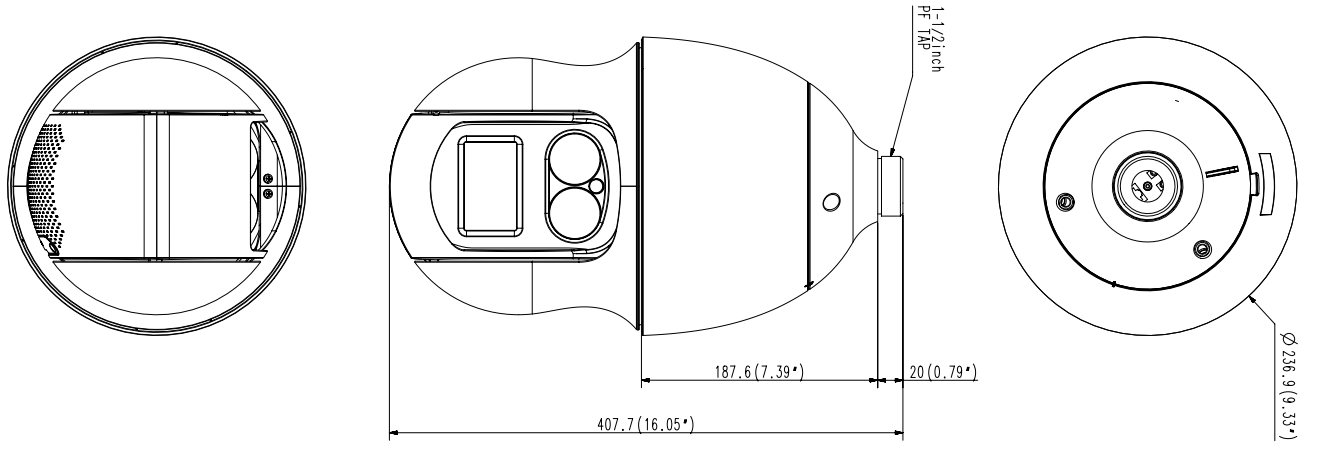

Power Consumption	24VAC: Max 90W
<b>Mechanical</b>	
Color / Material	Body: Ivory / Plastic, Head: Black / Plastic
Product dimensions / weight	Ø236.9x407.7mm(9.33x16.05"), 7.1Kg(15.65 lb)

- The latest product information / specification can be found at [hanwha-security.com](http://hanwha-security.com)
- Design and specifications are subject to change without notice.
- Wisenet is the proprietary brand of Hanwha Techwin, formerly known as Samsung Techwin.