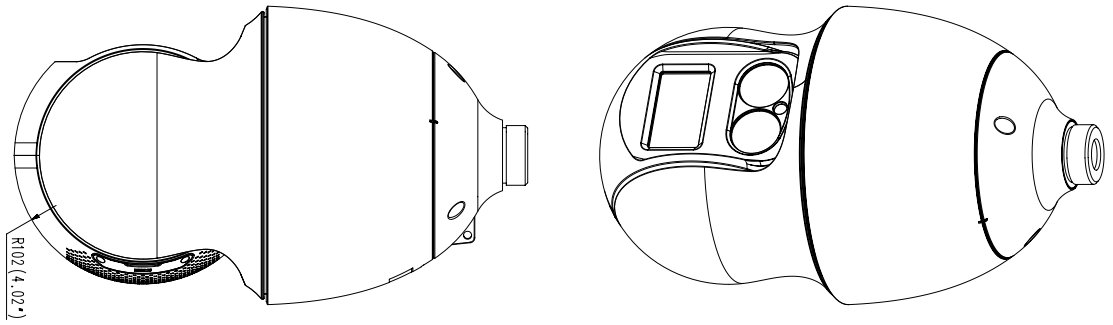

Power Consumption	24VAC: Max 90W
<b>Mechanical</b>	
Color / Material	Body: Ivory / Plastic, Head: Black / Plastic
Product dimensions / weight	Ø236.9x407.7mm(9.33x16.05"), 7.1Kg(15.65 lb)

- The latest product information / specification can be found at [hanwha-security.com](http://hanwha-security.com)
- Design and specifications are subject to change without notice.
- Wisenet is the proprietary brand of Hanwha Techwin, formerly known as Samsung Techwin.