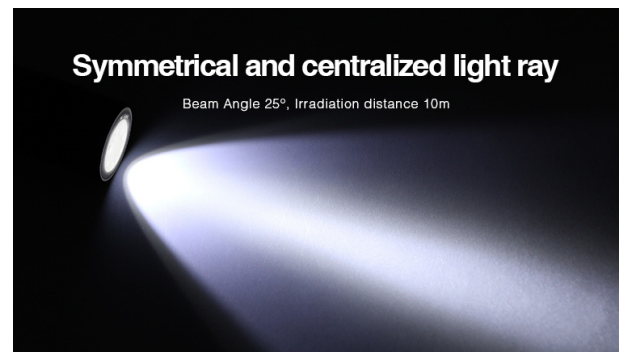

COMPATIBLE REMOTE SHEET

Zubehör

Art.-Nr.	Name
147981	Synergy 21 LED Fernbedienung RGB-WW (RGB-CCT) 8 Zonen *Milight/Miboxer*
147982	Synergy 21 LED Fernbedienung RGB-WW (RGB-CCT) 4 Zonen *Milight/Miboxer*
148005	Synergy 21 LED Fernbedienung Smart Panel RGB-WW (RGB-CCT) 4 Zonen *Milight/Miboxer*
148006	Synergy 21 LED Fernbedienung Smart Panel RGB-WW (RGB-CCT) 8 Zonen *Milight/Miboxer*
181054	Synergy 21 LED Fernbedienung WLAN Controller *Milight/Miboxer*
147265	Netzkabel 230V Schutzkontakt CEE7(Stecker)->Open End mit Adernendhülsen, 1,8m,Black