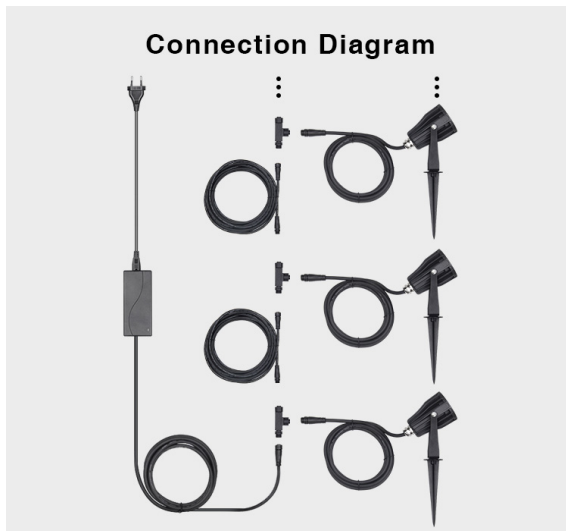

COMPATIBLE REMOTE SHEET

Zubehör

Art.-Nr.	Name
147981	Synergy 21 LED Fernbedienung RGB-WW (RGB-CCT) 8 Zonen *Milight/Miboxer*
147982	Synergy 21 LED Fernbedienung RGB-WW (RGB-CCT) 4 Zonen *Milight/Miboxer*
148005	Synergy 21 LED Fernbedienung Smart Panel RGB-WW (RGB-CCT) 4 Zonen *Milight/Miboxer*
148006	Synergy 21 LED Fernbedienung Smart Panel RGB-WW (RGB-CCT) 8 Zonen *Milight/Miboxer*
181054	Synergy 21 LED Fernbedienung WLAN Controller *Milight/Miboxer*
147265	Netzkabel 230V Schutzkontakt CEE7(Stecker)->Open End mit Adernendhülsen, 1,8m,Black