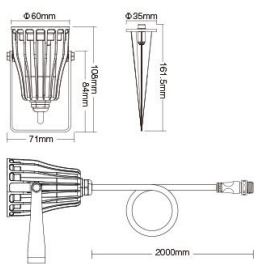

Merkmal	Wert
EPREL_POWER_ON_MODE:	5.7
EPREL_POWER_STANDBY:	0.40
EPREL_POWER_STANDBY_NETWORKED:	0.40
EPREL_R9_COLOUR_RENDERING_INDEX:	11
EPREL_REGISTRANT_NATURE:	MANUFACTURER
EPREL_STROBOSCOPIC_EFFECT_METRIC:	0.1
EPREL_SURVIVAL_FACTOR:	0.50
Lichtfarbe:	RGB-WW
Lichtfarbe in Kelvin:	2700~6500
Lumen:	550
Schutzklasse:	IP65
Volt:	24
Gewicht:	1 Kg

Weitere Bilder