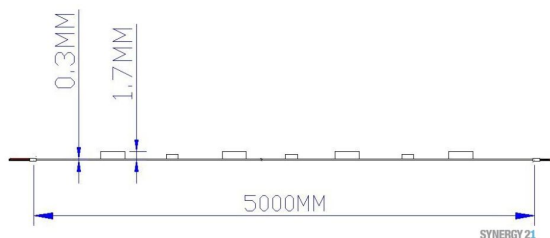

V. Connect Drawing (1) :

SYNERGY 21

Connect Drawing (2) :

II. Typical Electro-Optical Characteristics Curves

SYNERGY 21