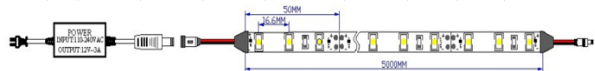

Attributes

Attribute	Value
Abstrahlwinkel:	120
Ampere:	2
CC oder CV:	CV
CRI:	>80
Dimmbar:	abhängig vom Netzteil
LED Strip Klebeband:	ja
LED Strip Breite:	8.10
LED Strip Höhe:	2.40
LED Strip kürzbar:	50
LED Strip Länge:	5000
Lichtfabe in Kelvin:	3000
Lichtfarbe:	warmweiß
Lichtfarbe in Kelvin:	3000
Lichtfarbe Name:	warmweiß
Lumen:	1575
Schutzklasse:	IP20
Volt:	12
Weight:	0.2 Kg
Warranty:	60.00 Months

Additional Images

V. Connect Drawing (1) :

SYNERGY 21

Connect Drawing (2) :

II. Typical Electro-Optical Characteristics Curves

SYNERGY 21

Accessories

Part No.	Name
81069	Synergy 21 LED zub Hollow Socket with Screw Terminals
81068	Synergy 21 LED zub wooden plug with screw terminals
81741	Synergy 21 LED Flex Strip add. Silicone mounting clip 10 pack
125198	Mean Well Power Supply - 24V 150W IP67
174020	Synergy 21 Power supply - 24V 100W BILTON
174654	Synergy 21 LED FLEX-Streifen zub. Easy Connect I Form für 1 Linie klar
174653	Synergy 21 LED FLEX Strip add. Easy Connect I Form for 1 line red
174656	Synergy 21 LED FLEX Strip zub. Easy Connect I Form für 2 Linie klar
174655	Synergy 21 LED FLEX Strip zub. Easy Connect I shape for 2 line red
174648	Synergy 21 LED FLEX-Strips add. Easy Connect T-shape for 1 line clear
174650	Synergy 21 LED FLEX-Streifen zub. Easy Connect T-Form für 1 Linie klar
174647	Synergy 21 LED FLEX Strip zub. Easy Connect T-Form für 1 Linie rot
174649	Synergy 21 LED FLEX Strip zub. Easy Connect T-Form für 1 Linie rot
174652	Synergy 21 LED FLEX-Streifen zub. Easy Connect T-Form für 2 Linien klar
174651	Synergy 21 LED FLEX Strip add. Easy Connect T-shape for 2 lines red
174640	Synergy 21 LED FLEX Strip zub. Easy Connect MINI Strip auf Draht 8mm
174614	Synergy 21 LED FLEX Strip add. Easy Connect strip to strip connection 8mm