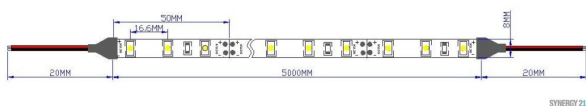

V. Connect Drawing (1) :

SYNERGY 21

Connect Drawing (2) :

II. Typical Electro-Optical Characteristics Curves

SYNERGY 21