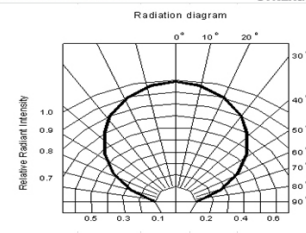

Attributes

Attribute	Value
Abstrahlwinkel:	120
Ampere:	2
CC oder CV:	CV
CRI:	>80
Dimmbar:	abhängig vom Netzteil
LED Strip Klebeband:	ja
LED Strip Breite:	8.10
LED Strip Höhe:	2.40
LED Strip kürzbar:	50
LED Strip Länge:	5000
Lichtfabe in Kelvin:	3000
Lichtfarbe:	warmweiß
Lichtfarbe in Kelvin:	3000
Lichtfarbe Name:	warmweiß
Lumen:	1575
Schutzklasse:	IP20
Volt:	12
Weight:	0.2 Kg
Warranty:	60.00 Months

Additional Images

V. Connect Drawing (1) :

SYNERGY 21

Connect Drawing (2) :

II. Typical Electro-Optical Characteristics Curves

SYNERGY 21

Accessories

Part No.	Name
81069	Synergy 21 LED zub Hollow Socket with Screw Terminals
81068	Synergy 21 LED zub wooden plug with screw terminals
81741	Synergy 21 LED Flex Strip add. Silicone mounting clip 10 pack
125198	Mean Well Power Supply - 24V 150W IP67
174020	Synergy 21 Power supply - 24V 100W BILTON
174654	Synergy 21 LED FLEX-Streifen zub. Easy Connect I Form für 1 Linie klar
174653	Synergy 21 LED FLEX Strip add. Easy Connect I Form for 1 line red
174656	Synergy 21 LED FLEX Strip zub. Easy Connect I Form für 2 Linie klar
174655	Synergy 21 LED FLEX Strip zub. Easy Connect I shape for 2 line red
174648	Synergy 21 LED FLEX-Strips add. Easy Connect T-shape for 1 line clear
174650	Synergy 21 LED FLEX-Streifen zub. Easy Connect T-Form für 1 Linie klar
174647	Synergy 21 LED FLEX Strip zub. Easy Connect T-Form für 1 Linie rot
174649	Synergy 21 LED FLEX Strip zub. Easy Connect T-Form für 1 Linie rot
174652	Synergy 21 LED FLEX-Streifen zub. Easy Connect T-Form für 2 Linien klar
174651	Synergy 21 LED FLEX Strip add. Easy Connect T-shape for 2 lines red
174640	Synergy 21 LED FLEX Strip zub. Easy Connect MINI Strip auf Draht 8mm
174614	Synergy 21 LED FLEX Strip add. Easy Connect strip to strip connection 8mm