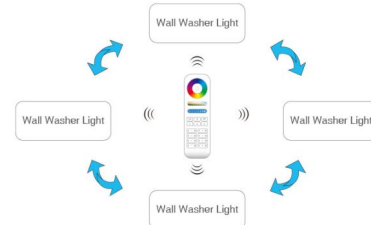

Transmitting mode instruction

Auto-synchronization function