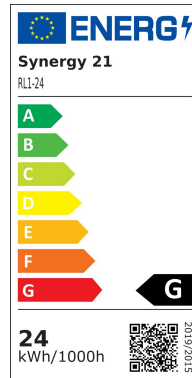

## Synergy 21 LED Wallwasher 24W RGB+CCT IP66 \*Milight/Miboxer\*

kwh/1000h:	24,00
Lumens:	1816
Watt:	24,0
Nominal Service Life:	35000 Std.
Switching Cycles:	50000
Opt. Ambient Temperature.:	25 °C

Bring colour and atmosphere to your home with the **RGB+CCT LED Wall Washer Light**. This powerful and versatile lighting system is ideal for illuminating facades, walls and other large areas, both indoors and outdoors.

The Wall Washer Light operates with an input voltage of **AC100~240V 50/60Hz** and an output of **24W**, which ensures energy-efficient and long-lasting lighting. With an impressive light output of **1800 lumens** and a light efficiency of **75LM/W**, it provides bright and even illumination. The colour temperature is variable from **2700K to 6500K**, giving you the option of adjusting the lighting to suit your mood or requirements. The **colour rendering index (CRI) of over 80** ensures true-to-life and vivid colour rendering.

Product Name: RGB+CCT LED Wall Washer Light  
Model No.: RL1-24

Input Voltage: AC100~240V 50/60Hz  
Power: 24W  
Working Temperature: -20~60°  
Colour temperature: 2700~6500K  
Luminous Flux: 1800LM  
Light Efficiency: 75LM/W  
CRI: >80  
PF: >0.9  
Lifespan: 50000h  
Beam Angle: 15\*60°  
Illumination distance: >15m  
IP Rate: IP66  
size: 1017\*64\*62mm  
Housing Material: Die-cast aluminium, stalinite

## Attributes

Attribute	Value
Abstrahlwinkel:	15*60
Dimmbar:	Ja
Grösse:	1017*64*62
LED - Gehäusematerial:	Aluminium
Lichtfarbe:	RGB-WW
Lichtfarbe in Kelvin:	2700~6500
Lumen:	1800
Schutzklasse:	IP66
Volt:	230
Weight:	1.5 Kg
Warranty:	24.00 Months