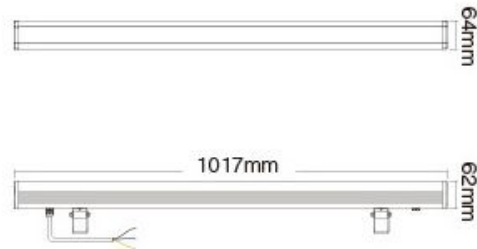

Transmitting mode instruction

Auto-synchronization function