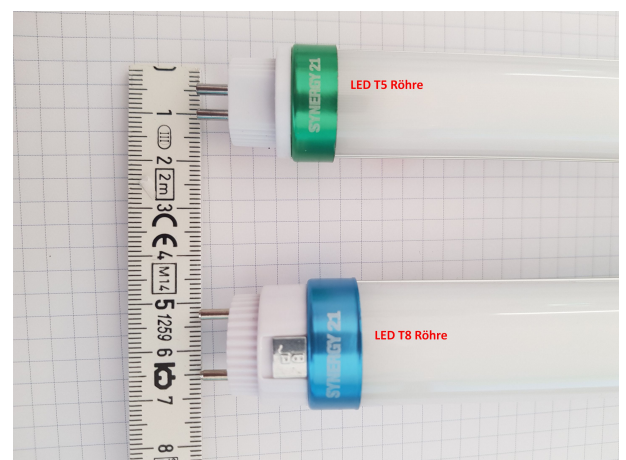

Synergy 21 LED Tube T5 SL Series 120cm, neutral white

kwh/1000h:	25,00
Lumens:	3250
Watt:	25,0
Nominal Service Life:	35000 Std.
Switching Cycles:	50000
Opt. Ambient Temperature.:	25 °C

LED Tube T5 (Röhre)
powered from one side

Power consumption: 25 Watt
Lumen: 130lm/W, 3250 Lm
Input: 100-240VAC, 50/60HZ
Light colour: neutral white; 840
Kelvin: 4100K±250
CRI: >80
Beam angle: 120° frosted cover
Length: 1149mm
Diameter: 23 mm
Base: T5 rotatable 180° (Attention T5 does NOT fit in T8 base)
Material: polycarbonate (frosted glass look)

Operating temperature: -0°C ~ 45°C

Energy efficiency class: A++
kWh/1000h: 25

5 year guarantee
IES files available on request

Attributes

Attribute	Value
Abstrahlwinkel:	120
Betriebstemperatur:	-1 bis +45
CRI:	>80
Dimmbar:	nein
Grösse:	1149*23
LED - Gehäusefarbe:	silber
LED - Gehäusematerial:	PC
Lichtfarbe:	neutralweiß
Lichtfarbe in Kelvin:	4100
Lumen:	3250
Schutzklasse:	IP40
Sockel:	T5 drehbar
Volt:	230
Weight:	0.3 Kg
Warranty:	60.00 Months

Additional Images

Accessories

Part No.	Name
134899	Synergy 21 Netzteil - Einschaltstrombegrenzer OSRAM
156713	Synergy 21 LED Tube T5 series 120cm, IP65 double base
156714	Synergy 21 LED Tube T5 series 120cm, IP65 socket
156719	Synergy 21 LED Tube T5 series 120cm, IP20 base
156728	Synergy 21 LED Tube T5 series 120cm, IP20 double base
183813	Synergy 21 LED Tube T5 / T8 to standard power supply unit to emergency power supply 230V