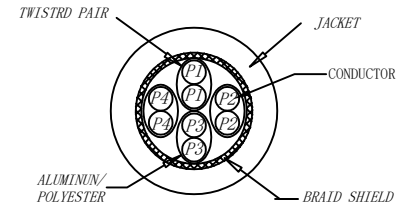

CAT. 6 S/FTP TPE-LSZH 250MHz ISO/IEC 11801 & EN50173-1 & ANSI/TIA-568. 2-D www.Synergy21.de CE

PIN OUT

MATERIAL LIST

⑥	LABEL	NO DRY GLUE LABEL	1	
⑤	MINI TIE	PE MINI TIE(POSSESS METAL) COLOUR SEE THE CHART	2	
④	POLYETHYLENE BAG	SYNERGY 21 SLIP PE BAG	1	
③	CABLE	CAT. 6 S/FTP 27AWG (BC*1P+AL-FOIL)*4+Braid(AL-MG) JACKET:TPE-LSZH OD:6.0±0.2mm COLOUR SEE THE CHART	1	
②	Over mold	80A PVC,COLOR:SEE THE CHART	2	
①	Plug	RJ45 8P8C' S SHIELDED , THE SHELL PLATED NICKEL , PIN GOLD PLATED 3u" RED/TRANSPARENT	2	
NO.	PARTS NAME	SPECIFICATION STANDARD	QT' Y	REMARK

Hasia		change "ROSH 2.0" to "ROSH 3.0"	2022-02-25	A6	SYNERGY 21					
		Add New Color	2019-03-14	A5						
		Increase the minimum bend radius	2018-11-30	A4	CUSTOMER NO.		ITEM NO.	SEE THE CHART		
		Add moulding size	2018-06-19	A3	PRODUCT NAME	CAT. 6 S/FTP PATCH CORD TPE-LSZH	manufacture country:	CHINA	UNIT	MM
		Change Moulding	2018-05-29	A2	DRAWNBY	CHECKBY	APPOBY	DATE		
		CHANGE PACKING AND BOX MARK	2018-03-12	A1	DRAWNBY	CHECKBY	APPOBY	DATE		
BY	CHK	REVISION RECORD MODIFICATIONS	DATE	REV.	SYNERGY 21	SYNERGY 21	SYNERGY 21	2015-01-20		