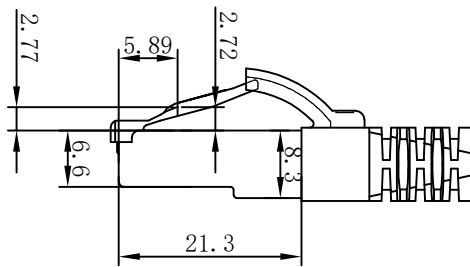

CAT. 6 S/FTP TPE-LSZH 250MHz ISO/IEC 11801 & EN50173-1 & ANSI/TIA-568. 2-D www.Synergy21.de CE

PIN OUT

MATERIAL LIST

⑥	LABEL	NO DRY GLUE LABEL	1	
⑤	MINI TIE	PE MINI TIE(POSSESS METAL) COLOUR SEE THE CHART	2	
④	POLYETHYLENE BAG	SYNERGY 21 SLIP PE BAG	1	
③	CABLE	CAT. 6 S/FTP 27AWG (BC*1P+AL-FOIL)*4+Braid(AL-MG) JACKET:TPE-LSZH OD:6.0±0.2mm COLOUR SEE THE CHART	1	
②	Over mold	80A PVC,COLOR:SEE THE CHART	2	
①	Plug	RJ45 8P8C' S SHIELDED , THE SHELL PLATED NICKEL , PIN GOLD PLATED 3u" RED/TRANSPARENT	2	
NO.	PARTS NAME	SPECIFICATION STANDARD	QT' Y	REMARK

NOTE:

- ELECTRICAL TEST:
 - 100% OPEN SHORT, MISS WIRE TEST
 - INSULATION RESISTANCE:DC 300V 10M Ohm;
 - CONTACTOR RESISTANCE:1 OHM per meter
- FLUKE TEST LIMIT:ISO11801 Channel Class E
- Working temperature:-10°C ~ + 60°C
- Storage temperature:-20°C~+75°C
- RoHS 3.0 AND REACH compliant
- Low Smoke (IEC 61034)
- Flame retardant (IEC60332-1-2)
- Halogen free (IEC 60754-1/2)
- Packing:Synergy21 PE Bag+Label
- Minimum of the bending radius is 60mm

Hasia		change "ROSH 2.0" to "ROSH 3.0"	2022-02-25	A6	SYNERGY 21					
		Add New Color	2019-03-14	A5						
		Increase the minimum bend radius	2018-11-30	A4	CUSTOMER NO.		ITEM NO.	SEE THE CHART		
		Add moulding size	2018-06-19	A3	PRODUCT NAME	CAT. 6 S/FTP PATCH CORD TPE-LSZH	manufacture country:	CHINA	UNIT	MM
		Change Moulding	2018-05-29	A2	DRAWNBY	CHECKBY	APPOBY	DATE		
		CHANGE PACKING AND BOX MARK	2018-03-12	A1	DRAWNBY	CHECKBY	APPOBY	DATE		
BY	CHK	REVISION RECORD MODIFICATIONS	DATE	REV.	SYNERGY 21	SYNERGY 21	SYNERGY 21	2015-01-20		