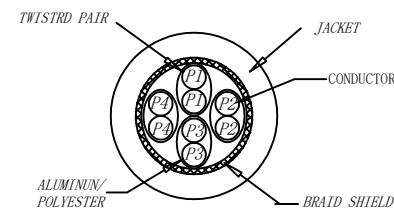

CAT.6 S/FTP TPE-LSZH 250MHz ISO/IEC 11801 & EN50173-1 & ANSI/TIA-568.2-D www.Synergy21.de **CE**

PIN OUT

CN1 (568B)      CN2 (568B)

MATERIAL LIST

⑥	LABEL	NO DRY GLUE LABEL	1	
⑤	MINI TIE	PE MINI TIE(POSSESS METAL) COLOUR SEE THE CHART	2	
④	POLYETHYLENE BAG	SYNERGY 21 SLIP PE BAG	1	
③	CABLE	CAT.6 S/FTP 27AWG (BC*1P+AL-FOIL)*4+Braid(AL-MG) JACKET:TPE-LSZH OD:6.0±0.2mm COLOUR SEE THE CHART	1	
②	Over mold	80A PVC,COLOR:SEE THE CHART	2	
①	Plug	RJ45 8P8C' S SHIELDED ,THE SHELL PLATED NICKEL ,PIN GOLD PLATED 3u" RED/TRANSPARENT	2	
NO.	PARTS NAME	SPECIFICATION STANDARD	QT' Y	REMARK

Hasia		change "ROSH 2.0" to "ROSH 3.0"	2022-02-25	A6	<b>SYNERGY 21</b>					
		Add New Color	2019-03-14	A5						
		Increase the minimum bend radius	2018-11-30	A4	CUSTOMER NO.		ITEM NO.	SEE THE CHART		
		Add moulding size	2018-06-19	A3	PRODUCT NAME	CAT. 6 S/FTP PATCH CORD TPE-LSZH	manufacture country:	CHINA	UNIT	MM
		Change Moulding	2018-05-29	A2	DRAWNBY	CHECKBY	APPOBY	DATE		
		CHANGE PACKING AND BOX MARK	2018-03-12	A1	SYNERGY 21	SYNERGY 21	SYNERGY 21	2015-01-20		
BY	CHK	REVISION RECORD MODIFICATIONS	DATE	REV.						