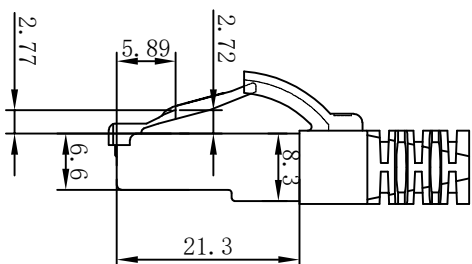

CAT.6 S/FTP TPE-LSZH 250MHz ISO/IEC 11801 & EN50173-1 & ANSI/TIA-568.2-D www.Synergy21.de **CE**

PIN OUT

CN1 (568B)      CN2 (568B)

MATERIAL LIST

⑥	LABEL	NO DRY GLUE LABEL	1	
⑤	MINI TIE	PE MINI TIE(POSSESS METAL) COLOUR SEE THE CHART	2	
④	POLYETHYLENE BAG	SYNERGY 21 SLIP PE BAG	1	
③	CABLE	CAT.6 S/FTP 27AWG (BC*1P+AL-FOIL)*4+Braid(AL-MG) JACKET:TPE-LSZH OD:6.0±0.2mm COLOUR SEE THE CHART	1	
②	Over mold	80A PVC,COLOR:SEE THE CHART	2	
①	Plug	RJ45 8P8C' S SHIELDED ,THE SHELL PLATED NICKEL ,PIN GOLD PLATED 3u" RED/TRANSPARENT	2	
NO.	PARTS NAME	SPECIFICATION STANDARD	QT' Y	REMARK