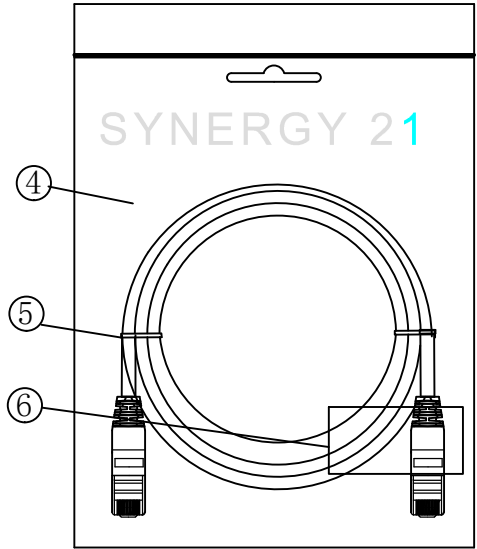

COLOR:BLACK PANTONE BLACK 3C		
ITEM	LENGTH (mm)	PACKING
S216931	150±5	SYNERGY 21 Bag A
S216915	250±10	SYNERGY 21 Bag A
S216916	500±15	SYNERGY 21 Bag A
S216917	1000±30	SYNERGY 21 Bag A
S216918	1500±30	SYNERGY 21 Bag A
S216919	2000±30	SYNERGY 21 Bag A
S216920	3000±50	SYNERGY 21 Bag A
S216921	5000±200	SYNERGY 21 Bag B
S216922	7500±200	SYNERGY 21 Bag B
S216923	10000±200	SYNERGY 21 Bag B
S216924	15000±300	SYNERGY 21 Bag C
S216925	20000±300	SYNERGY 21 Bag C
S216926	25000±300	SYNERGY 21 Bag C
S216927	30000±300	SYNERGY 21 Bag D
S216928	40000±500	SYNERGY 21 Bag D
S216929	50000±500	SYNERGY 21 Bag D

COLOR:RED PANTONE 199C		
ITEM	LENGTH (mm)	PACKING
S216689	150±5	SYNERGY 21 Bag A
S216690	250±10	SYNERGY 21 Bag A
S216691	500±15	SYNERGY 21 Bag A
S216692	1000±30	SYNERGY 21 Bag A
S216693	1500±30	SYNERGY 21 Bag A
S216694	2000±30	SYNERGY 21 Bag A
S216695	3000±50	SYNERGY 21 Bag A
S216696	5000±200	SYNERGY 21 Bag B
S216697	7500±200	SYNERGY 21 Bag B
S216698	10000±200	SYNERGY 21 Bag B
S216699	15000±300	SYNERGY 21 Bag C

Hasia		ADD RED CABLE	2022-05-10	A7	
		NEW	2015-01-20	A	
BY	CHK	REVISION RECORD MODIFICATIONS	DATE	REV.	

SYNERGY 21					
CUSTOMER NO.		ITEM NO.		SEE THE CHART	
PRODUCT NAME	CAT. 6 S/FTP PATCH CORD TPE-LSZH	manufacture country:	CHINA	UNIT	MM
DRAWNBY	CHECKBY	APPOBY	DATE		
SYNERGY 21	SYNERGY 21	SYNERGY 21	2015-01-20