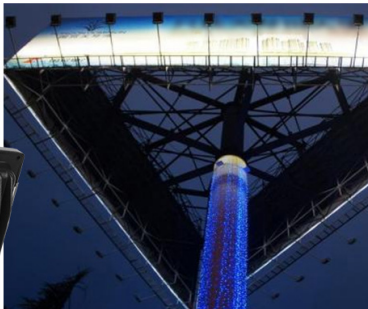

Control never like this convenient
2.4G remote control, cell phone APP control, enjoy the convenient life bring by technology

Compatible with

FUT089	FUT088	FUT092	FUT095	FUT096	B8	B4/T4	B3/T3	B0

APP Phone control
Compatible with iBox1 or iBox2 for smartphone control

iBox1 iBox2

Outdoor advertisement application