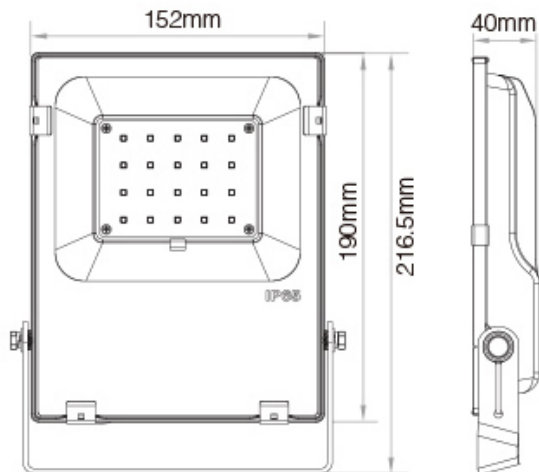

Automatic Commands Transmitting Function

One floodlight can send the commands from the remote control to another, which makes the control distance limitless.

(The distance from one light to another has to be within 30m)

High CRI philips
LED chips