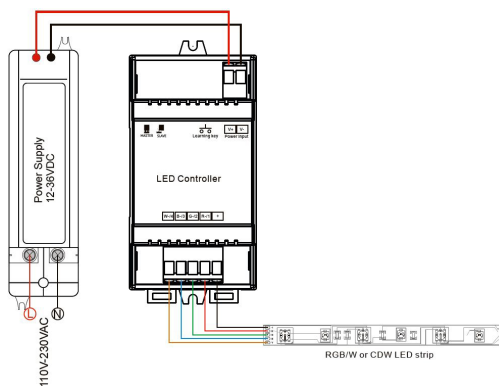

Intuitive RGB colour selection freely selectable via colour wheel.
Individual colours dimmable (8 levels)
10 colour programmes (preset)
16 programme speeds selectable (4 sec. -256 sec.)
With status memory in case of power failure
Reception up to 15 metres away
Connected load: max. 4x5A
Power supply: 12-36V
Transmission power: >5dBm
Radio frequency: 868.3 MHz (EU approval - licence-free)

Operating temperature: -10°C - +60°C
Protection class: IP20

Attributes

Attribute	Value
Ampere:	20

Attribute	Value
Dimmbar:	ja
Weight:	0.1 Kg
Warranty:	60.00 Months

Additional Images

Accessories

Part No.	Name
101873	Synergy 21 LED Controller EOS 05 Wall switch RGB-W
123041	Synergy 21 LED Controller EOS 05 WLAN Controller Master Router
110942	Synergy 21 top-hat rail / DIN rail
101873	Synergy 21 LED Controller EOS 05 Wall switch RGB-W
106837	Synergy 21 LED Controller EOS 05 hand-held transmitter RGBW 1
108661	Synergy 21 LED Controller EOS 05 hand-held transmitter RGBW 2
115107	Synergy 21 LED Controller EOS 05 hand-held transmitter RGBW 4
116370	Synergy 21 LED-Steuerung EOS 05 Wanddimmer RGB
122492	Synergy 21 LED Controller EOS 05 wall dimmer rotary dim RGB
126644	Synergy 21 LED Controller EOS 05 Wall switch AC RGB-W
126645	Synergy 21 LED Controller EOS 05 hand-held transmitter RGB 4
135891	Synergy 21 LED Controller EOS 05 handheld transmitter RGBW 5 DIY
136727	Synergy 21 LED Controller EOS 05 hand-held transmitter RGBW 6
151667	Synergy 21 LED Controller EOS 05 5-channel hand-held transmitter 4 zones RGB-WW (RGB-CCT)
210121	ALLNET 19"zbh. Gerätehalter für Hutschiene/DIN-Rail Geräte, T150mm/3HE, Lichtgrau, Frontmontage,