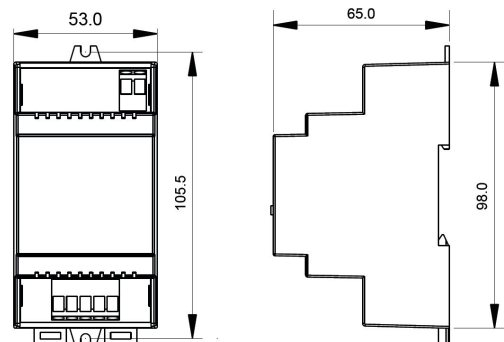

Operating temperature: -10°C - +60°C
Protection class: IP20

Attributes

Attribute	Value
Ampere:	20

Attribute	Value
Dimmbar:	ja
Weight:	0.1 Kg
Warranty:	60.00 Months

Additional Images

Accessories

Part No.	Name
101873	Synergy 21 LED Controller EOS 05 Wall switch RGB-W
123041	Synergy 21 LED Controller EOS 05 WLAN Controller Master Router
110942	Synergy 21 top-hat rail / DIN rail
101873	Synergy 21 LED Controller EOS 05 Wall switch RGB-W
106837	Synergy 21 LED Controller EOS 05 hand-held transmitter RGBW 1
108661	Synergy 21 LED Controller EOS 05 hand-held transmitter RGBW 2
115107	Synergy 21 LED Controller EOS 05 hand-held transmitter RGBW 4
116370	Synergy 21 LED-Steuerung EOS 05 Wanddimmer RGB
122492	Synergy 21 LED Controller EOS 05 wall dimmer rotary dim RGB
126644	Synergy 21 LED Controller EOS 05 Wall switch AC RGB-W
126645	Synergy 21 LED Controller EOS 05 hand-held transmitter RGB 4
135891	Synergy 21 LED Controller EOS 05 handheld transmitter RGBW 5 DIY
136727	Synergy 21 LED Controller EOS 05 hand-held transmitter RGBW 6
151667	Synergy 21 LED Controller EOS 05 5-channel hand-held transmitter 4 zones RGB-WW (RGB-CCT)
210121	ALLNET 19"zbh. Gerätehalter für Hutschiene/DIN-Rail Geräte, T150mm/3HE, Lichtgrau, Frontmontage,