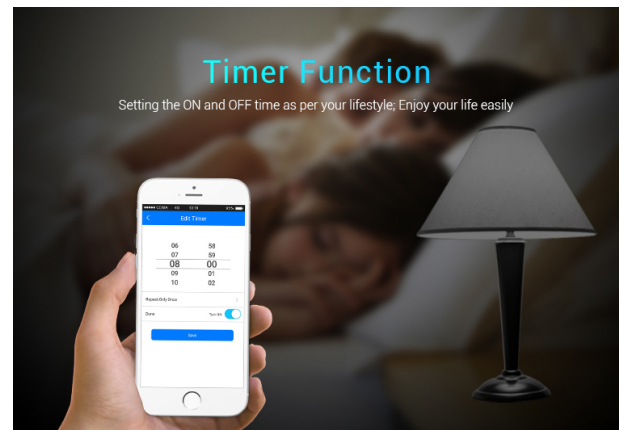

Weitere Bilder

Compatible with Mi-Light 2.4GHz RF series product

Thin Appearance

Timer Function

Setting the ON and OFF time as per your lifestyle; Enjoy your life easily

COMPATIBLE REMOTE SHEET

Product	Compatible Remote