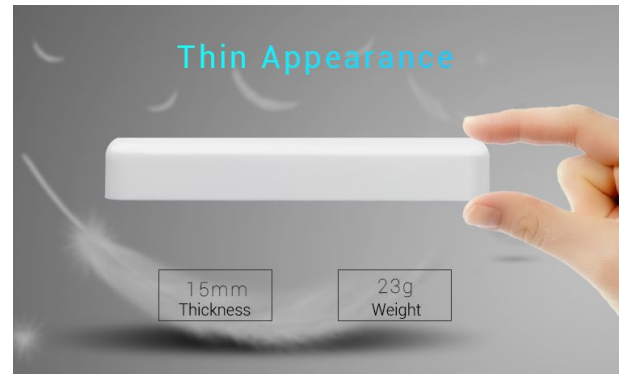

Thin Appearance