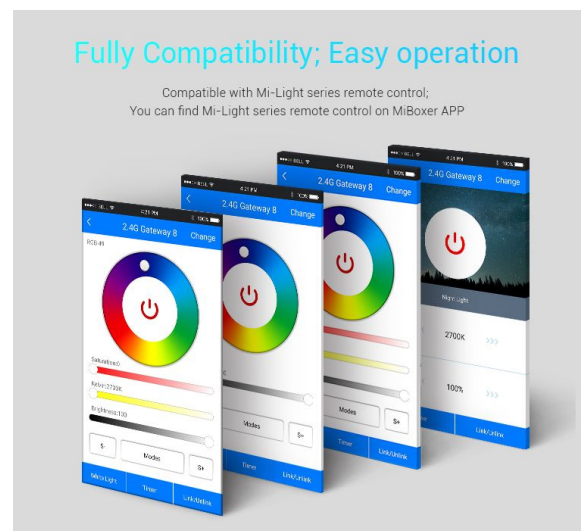

Synergy 21 LED Fernbedienung WLAN Controller *Milight/Miboxer*

WiFi Controller für RGB-CCT Produkte von MiLight.

USB Stromkabel inklusive,
ohne USB Stromversorgung
USB Stromversorgung: 113893

Product Name: 2.4GHz Gateway
Model No.: WL-Box1
Input: DC5V/500mA (Micro USB)
Work Temperature: -20~60°
Communication Mode: WiFi-IEEE 802.11b/g/n 2.4GHz
RF: 2.4GHz
Transmitting power: 6dBm

Weitere Bilder

Compatible with Mi-Light 2.4GHz RF series product

Thin Appearance

Timer Function

Setting the ON and OFF time as per your lifestyle; Enjoy your life easily

COMPATIBLE REMOTE SHEET

Product	Compatible Remote