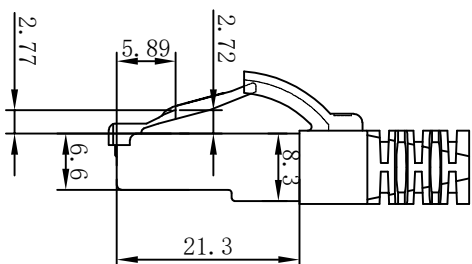

CAT.6 S/FTP TPE-LSZH 250MHz ISO/IEC 11801 & EN50173-1 & ANSI/TIA-568.2-D www.Synergy21.de **CE**

PIN OUT

CN1 (568B) CN2 (568B)

MATERIAL LIST

⑥	LABEL	NO DRY GLUE LABEL	1	
⑤	MINI TIE	PE MINI TIE(POSSESS METAL) COLOUR SEE THE CHART	2	
④	POLYETHYLENE BAG	SYNERGY 21 SLIP PE BAG	1	
③	CABLE	CAT.6 S/FTP 27AWG (BC*1P+AL-FOIL)*4+Braid(AL-MG) JACKET:TPE-LSZH OD:6.0±0.2mm COLOUR SEE THE CHART	1	
②	Over mold	80A PVC,COLOR:SEE THE CHART	2	
①	Plug	RJ45 8P8C' S SHIELDED ,THE SHELL PLATED NICKEL ,PIN GOLD PLATED 3u" RED/TRANSPARENT	2	
NO.	PARTS NAME	SPECIFICATION STANDARD	QT' Y	REMARK