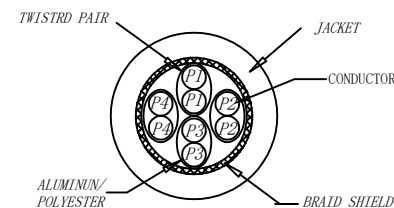

CAT.6 S/FTP TPE-LSZH 250MHz ISO/IEC 11801 & EN50173-1 & ANSI/TIA-568.2-D www.Synergy21.de **CE**

PIN OUT

CN1 (568B) CN2 (568B)

MATERIAL LIST

⑥	LABEL	NO DRY GLUE LABEL	1	
⑤	MINI TIE	PE MINI TIE(POSSESS METAL) COLOUR SEE THE CHART	2	
④	POLYETHYLENE BAG	SYNERGY 21 SLIP PE BAG	1	
③	CABLE	CAT.6 S/FTP 27AWG (BC*1P+AL-FOIL)*4+Braid(AL-MG) JACKET:TPE-LSZH OD:6.0±0.2mm COLOUR SEE THE CHART	1	
②	Over mold	80A PVC,COLOR:SEE THE CHART	2	
①	Plug	RJ45 8P8C' S SHIELDED ,THE SHELL PLATED NICKEL ,PIN GOLD PLATED 3u" RED/TRANSPARENT	2	
NO.	PARTS NAME	SPECIFICATION STANDARD	QT' Y	REMARK

Hasia		change "ROSH 2.0" to "ROSH 3.0"	2022-02-25	A6	SYNERGY 21					
		Add New Color	2019-03-14	A5						
		Increase the minimum bend radius	2018-11-30	A4	CUSTOMER NO.		ITEM NO.	SEE THE CHART		
		Add moulding size	2018-06-19	A3	PRODUCT NAME	CAT. 6 S/FTP PATCH CORD TPE-LSZH	manufacture country:	CHINA	UNIT	MM
		Change Moulding	2018-05-29	A2	DRAWNBY	CHECKBY	APPOBY	DATE		
		CHANGE PACKING AND BOX MARK	2018-03-12	A1	SYNERGY 21	SYNERGY 21	SYNERGY 21	2015-01-20		
BY	CHK	REVISION RECORD MODIFICATIONS	DATE	REV.						