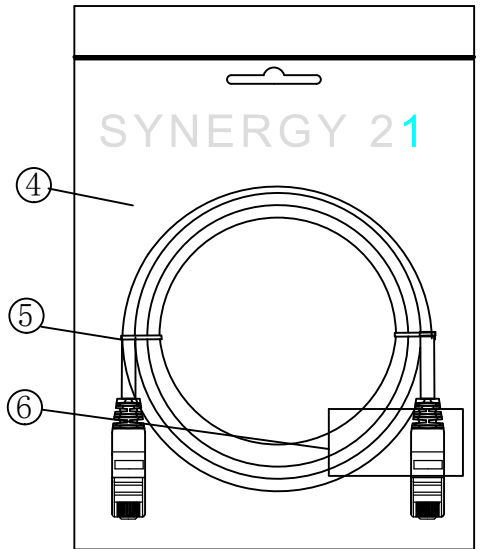

COLOR: BLACK PANTONE BLACK 3C		
ITEM	LENGTH (mm)	PACKING
S216931	150±5	SYNERGY 21 Bag A
S216915	250±10	SYNERGY 21 Bag A
S216916	500±15	SYNERGY 21 Bag A
S216917	1000±30	SYNERGY 21 Bag A
S216918	1500±30	SYNERGY 21 Bag A
S216919	2000±30	SYNERGY 21 Bag A
S216920	3000±50	SYNERGY 21 Bag A
S216921	5000±200	SYNERGY 21 Bag B
S216922	7500±200	SYNERGY 21 Bag B
S216923	10000±200	SYNERGY 21 Bag B
S216924	15000±300	SYNERGY 21 Bag C
S216925	20000±300	SYNERGY 21 Bag C
S216926	25000±300	SYNERGY 21 Bag C
S216927	30000±300	SYNERGY 21 Bag D
S216928	40000±500	SYNERGY 21 Bag D
S216929	50000±500	SYNERGY 21 Bag D

COLOR: RED PANTONE 199C		
ITEM	LENGTH (mm)	PACKING
S216689	150±5	SYNERGY 21 Bag A
S216690	250±10	SYNERGY 21 Bag A
S216691	500±15	SYNERGY 21 Bag A
S216692	1000±30	SYNERGY 21 Bag A
S216693	1500±30	SYNERGY 21 Bag A
S216694	2000±30	SYNERGY 21 Bag A
S216695	3000±50	SYNERGY 21 Bag A
S216696	5000±200	SYNERGY 21 Bag B
S216697	7500±200	SYNERGY 21 Bag B
S216698	10000±200	SYNERGY 21 Bag B
S216699	15000±300	SYNERGY 21 Bag C

SYNERGY 21

Hasia			ADD RED CABLE	2022-05-10	A7	PRODUCT NAME	CAT. 6 S/FTP PATCH CORD TPE-LSZH	ITEM NO.	SEE THE CHART	manufacture country:	CHINA	UNIT	MM
			NEW	2015-01-20	A	DRAWNBY	CHECKBY	APPOBY	DATE				
BY	CHK		REVISION RECORD MODIFICATIONS	DATE	REV.	SYNERGY 21	SYNERGY 21	SYNERGY 21	2015-01-20