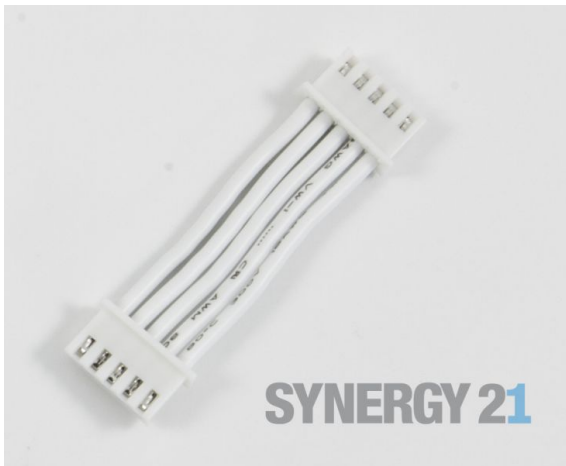

Synergy 21 LED Prometheus Light Bar zub. Verbinder 25cm

Connecting cable 25cm for Prometheus Light Bar