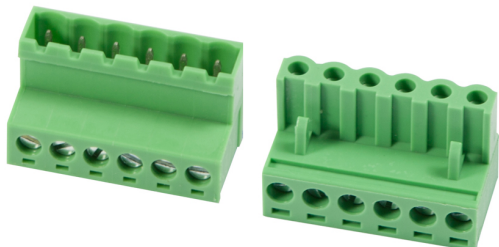

Synergy 21 LED to screw terminal KEFA (Phoenix® compatible) connector 6 F

6-pole screw terminal (plastic)
Max. load 10A /240 V
Suitable for Synergy21 LED Strips, etc.

Weight: 7 grams

Additional Images

Phoenix male

Phoenix female