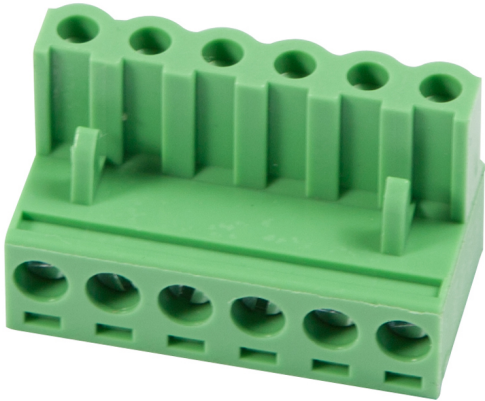

Synergy 21 LED to screw terminal KEFA (Phoenix® compatible) connector 6 F

6-pole screw terminal (plastic)
Max. load 10A /240 V
Suitable for Synergy21 LED Strips, etc.

Weight: 7 grams

Additional Images

Phoenix male

Phoenix female