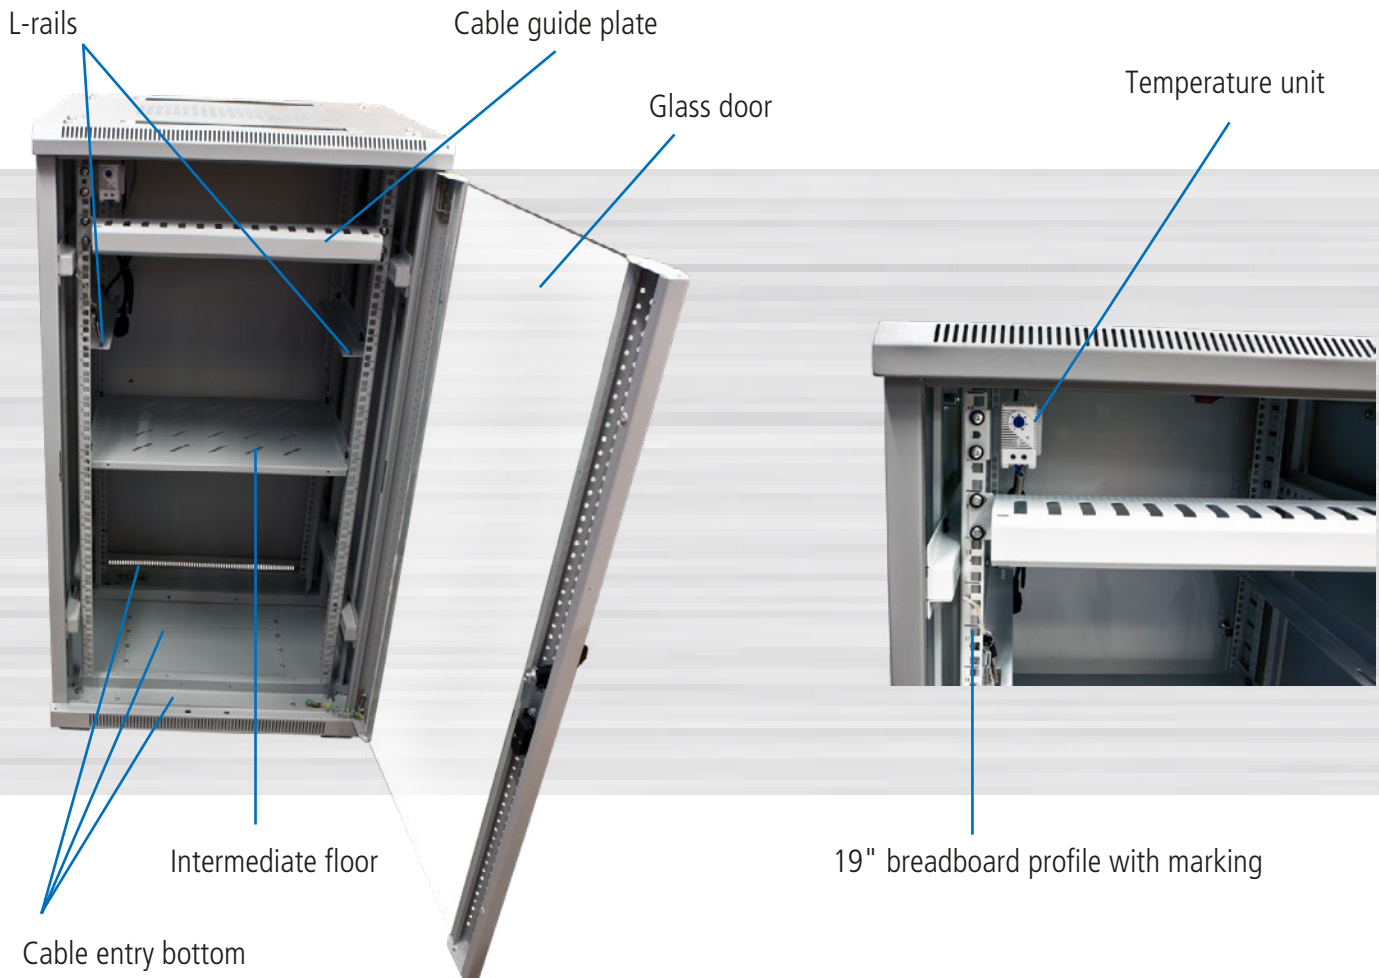

Item	Outer dimensions (W/D/H)	Height	Color	Fan	19" Profile spacing	Manufacturer number
139698	600/610/656mm	12HE	Light gray	2	400(480)mm	ALL-SNB6612BDGru
122277	600/810/656mm	12HE	Light gray	4	600(680)mm	ALL-SNB6812BDGru
122278	600/1010/656mm	12HE	Light gray	4	800(880)mm	ALL-SNB6112BDGru
106972	600/610/1110mm	22HE	Light gray	2	400(480)mm	ALL-SNB6622BDGru
106973	600/810/1110mm	22HE	Light gray	4	600(680)mm	ALL-SNB6822BDGru
106974	600/910/1110mm	22HE	Light gray	4	700(780)mm	ALL-SNB6922BDGru
106975	600/1010/1110mm	22HE	Light gray	4	800(880)mm	ALL-SNB6122BDGru
156700	600/1210/1110mm	22HE	Light gray	4	1000(1080)mm	ALL-SNB61222BDGru
106979	600/610/1555mm	32HE	Light gray	2	400(480)mm	ALL-SNB6632BDGru
106980	600/810/1555mm	32HE	Light gray	4	600(680)mm	ALL-SNB6832BDGru
106981	600/910/1555mm	32HE	Light gray	4	700(780)mm	ALL-SNB6932BDGru
106982	600/1010/1555mm	32HE	Light gray	4	800(880)mm	ALL-SNB6132BDGru
106986	600/610/2000mm	42HE	Light gray	2	400(480)mm	ALL-SNB6642BDGru
106987	600/810/2000mm	42HE	Light gray	4	600(680)mm	ALL-SNB6842BDGru
106988	600/910/2000mm	42HE	Light gray	4	700(780)mm	ALL-SNB6942BDGru
106990	600/1010/2000mm	42HE	Light gray	4	800(880)mm	ALL-SNB6142BDGru
137711	600/1210/2000mm	42HE	Light gray	4	1000(1080)mm	ALL-SNB61242BDGru