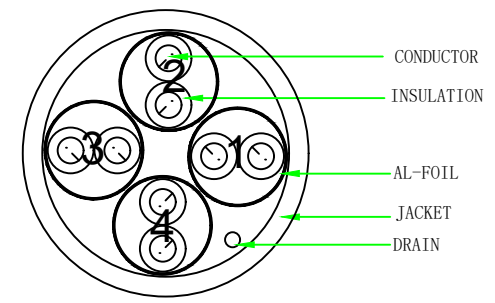

PIN OUT

NOTE:

1. Fluke Channel Test ISO 11801 channel Class Ea
2. RoHS 3.0 AND REACH compliant
3. Electrical test: 100% open short & miss wire test;
4. OPERATING TEMPERATURE: -20°C ~ 75°C  
STORAGE TEMPERATURE: -10°C ~ 60°C
5. Print word: CAT6A U/FTP Patch cord with CAT7 RAW Cable 4x2x32AWG/7  
TPE-LSZH ISO11801 & EN50173 & ANSI/TIA568C.2 www.synergy21.de **CE**
6. Raw cable is Cat7 up to 600Mhz
7. Packing: 1pc/synergy 21 bag+label

MATERIAL LIST

③	CABLE	CAT. 7 U/FTP (32AWG BC*1P+AL-FOIL)*4+DRAIN+ JACKET:TPE-LSZH, OD:3.8±0.2mm	1	
②	Over mold	48P PVC	2	
①	Plug	RJ45 8P8C Shielded Plug, PIN GOLD PLATED 3u", TRANSPARENT YELLOW	2	

NO.	PARTS NAME	SPECIFICATION STANDARD	QT' Y	REMARK
	Hasia	Add the meter scale	2022-12-26	A1
		NEW	2022-05-13	A0
BY	CHK	REVISION RECORD MODIFICATIONS	DATE	REV.

SYNERGY21

CUSTOMER		ITEM NO.	
PRODUCT NAME	Super slim CAT6A U/FTP Patch cord With CAT7 RAW Cable	manufacture country:	CHINA
DRAWNBY	CHECKBY	APPOBY	UNIT
SYNERGY21	SYNERGY21	SYNERGY21	MM
		DATE	2022-05-13