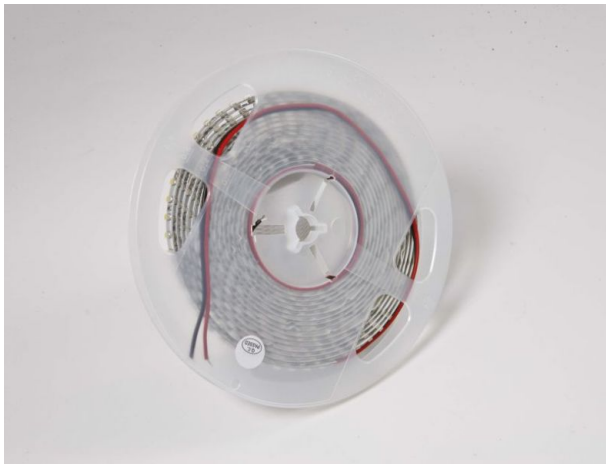

Synergy 21 LED Flex Strip 60 WW DC24V 24W IP20 CRI>90

kwh/1000h:	24,00
Lumens:	2160
Watt:	24,0
Nominal Service Life:	35000 Std.
Switching Cycles:	50000
Opt. Ambient Temperature.:	25 °C

Voltage: 24V, max.1A
Watt: 24W±10%
Light colour: warm white, 3000K±250k
Brightness: 2160lm
CRI>90
Beam angle: 120°
Protection class: IP20
Number of LEDs: 300*3528SMD
Dimensions: 5000*8*3 mm
PCB colour: white, open cable end
Operating temperature: -25°C to +40°C
Weight: 0.090 kg
Can be shortened every 6 LEDs
Adhesive tape: yes 3M on the back

Our 3M adhesive tape adheres well, but should only be used as a mounting aid.
There are a variety of mounting options, such as clips, permanently elastic mounting adhesive, cable ties, etc.

Please note that LED strips must also be cooled.
Make sure that the LED strip does not exceed a working temperature of 40°C, otherwise its service life cannot be guaranteed.
No guarantee can be given for overheated LED strips

Attributes

Attribute	Value
Abstrahlwinkel:	120
Ampere:	1
CC oder CV:	CV
CRI:	>90
Dimmbar:	abhängig vom Netzteil
Länge:	5
LED Strip Klebeband:	ja
LED Strip Breite:	8
LED Strip Höhe:	3
LED Strip Klebeband:	ja
LED Strip kürzbar:	100
LED Strip Länge:	5000
Lichtfabe in Kelvin:	3000
Lichtfarbe:	warmweiß
Lichtfarbe in Kelvin:	3000
Lichtfarbe Name:	warmweiß
Lumen:	2160
Schutzklasse:	IP20
Volt:	24
Weight:	0.09 Kg
Warranty:	24.00 Months

Additional Images

Accessories

Part No.	Name
81069	Synergy 21 LED zub Hollow Socket with Screw Terminals
81068	Synergy 21 LED zub wooden plug with screw terminals
81741	Synergy 21 LED Flex Strip add. Silicone mounting clip 10 pack
125198	Mean Well Power Supply - 24V 150W IP67
174020	Synergy 21 Power supply - 24V 100W BILTON
166227	Mean Well power supply - 24V 30W DIN rail