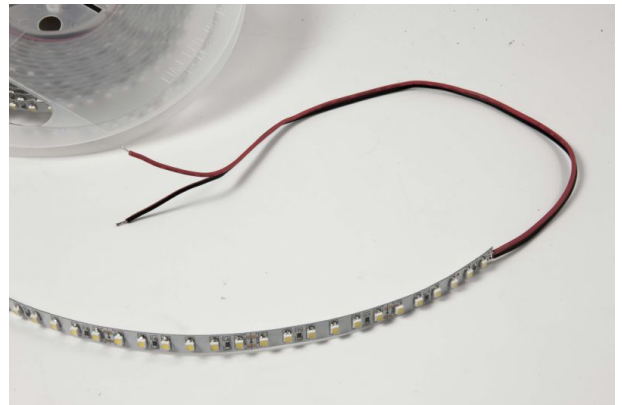

Synergy 21 LED Flex Strip 60 WW DC24V 24W IP20 CRI>90

kwh/1000h:	24,00
Lumens:	2160
Watt:	24,0
Nominal Service Life:	35000 Std.
Switching Cycles:	50000
Opt. Ambient Temperature.:	25 °C

Voltage: 24V, max.1A
Watt: 24W±10%
Light colour: warm white, 3000K±250k
Brightness: 2160lm
CRI>90
Beam angle: 120°
Protection class: IP20
Number of LEDs: 300*3528SMD
Dimensions: 5000*8*3 mm
PCB colour: white, open cable end
Operating temperature: -25°C to +40°C
Weight: 0.090 kg
Can be shortened every 6 LEDs
Adhesive tape: yes 3M on the back

Our 3M adhesive tape adheres well, but should only be used as a mounting aid.
There are a variety of mounting options, such as clips, permanently elastic mounting adhesive, cable ties, etc.

Please note that LED strips must also be cooled.
Make sure that the LED strip does not exceed a working temperature of 40°C, otherwise its service life cannot be guaranteed.
No guarantee can be given for overheated LED strips

Attributes

Attribute	Value
Abstrahlwinkel:	120
Ampere:	1
CC oder CV:	CV
CRI:	>90
Dimmbar:	abhängig vom Netzteil
Länge:	5
LED Strip Klebeband:	ja
LED Strip Breite:	8
LED Strip Höhe:	3
LED Strip Klebeband:	ja
LED Strip kürzbar:	100
LED Strip Länge:	5000
Lichtfabe in Kelvin:	3000
Lichtfarbe:	warmweiß
Lichtfarbe in Kelvin:	3000
Lichtfarbe Name:	warmweiß
Lumen:	2160
Schutzklasse:	IP20
Volt:	24
Weight:	0.09 Kg
Warranty:	24.00 Months

Additional Images

Accessories

Part No.	Name
81069	Synergy 21 LED zub Hollow Socket with Screw Terminals
81068	Synergy 21 LED zub wooden plug with screw terminals
81741	Synergy 21 LED Flex Strip add. Silicone mounting clip 10 pack
125198	Mean Well Power Supply - 24V 150W IP67
174020	Synergy 21 Power supply - 24V 100W BILTON
166227	Mean Well power supply - 24V 30W DIN rail