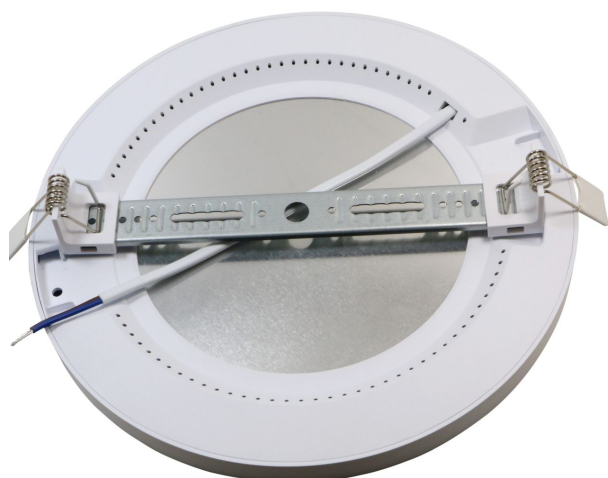

LED panel round
Suitable for flush-mounted AND surface-mounted installation
Flush-mounted hole size: 65-205mm adjustable

Power consumption : 18Watt
Frame colour: white
Number of LEDs: 120LEDs
Number of lumens: 1400lm-1620lm
Warm white: 3000K-6500K, RA>80
Beam angle 110°
Operating temperature: -20° to +40°
Power supply: AC220-240V, TRIAC dimmable
Outer diameter: 220mm
Installation diameter: 65-205mm adjustable or surface mounting
Height: 18mm

kWh/1000h: 18

Attributes

Attribute	Value
Abstrahlwinkel:	120

Attribute	Value
CC oder CV:	CC
CRI:	>80
Dimmbar:	TRIAC
Grösse:	230*15
LED - Gehäusefarbe:	weiß
LED - Gehäusematerial:	Aluminum
Lichtfarbe:	warmweiß
Lichtfarbe in Kelvin:	3000
Lumen:	1400
Schutzklasse:	IP41
Weight:	0.54 Kg
Warranty:	24.00 Months

Additional Images

Accessories

Part No.	Name
120373	Wago Serie 221 - 2*4mm (100 Stück)
211954	Wago Serie 221 - Durchgangsverbinder -2*4mm (60Stück)