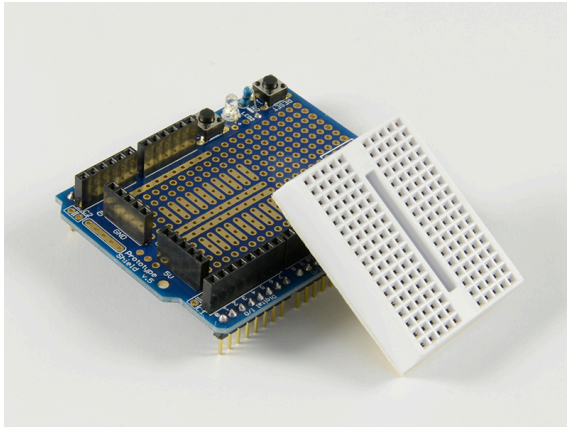

ALLNET 4duino Versuchs-Erweiterungsplatine inkl. Steckboard

>>> [Go to the shop article](#)

EAN CODE

4duino Prototyping extension plate containing the bread plate for Arduino™

D-15 (A17)

[Click here to discover more items from this category in our shop.](#)