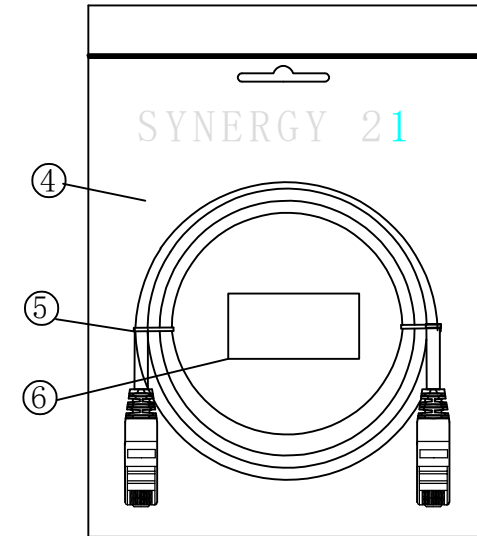

COLOR:BLUE PANTONE 647C		
ITEM	LENGTH/mm	PACKING
S215900	150±10	SYNERGY 21 A Bag
S216002	250±10	SYNERGY 21 A Bag
S216009	500±15	SYNERGY 21 A Bag
S216019	1000±30	SYNERGY 21 A Bag
S216029	1500±30	SYNERGY 21 A Bag
S216038	2000±30	SYNERGY 21 A Bag
S216048	3000±50	SYNERGY 21 A Bag
S216058	5000±200	SYNERGY 21 B Bag
S216068	7500±200	SYNERGY 21 B Bag
S216077	10000±200	SYNERGY 21 B Bag
S216086	15000±300	SYNERGY 21 C Bag
S216095	20000±300	SYNERGY 21 C Bag
S216104	25000±300	SYNERGY 21 C Bag
S216113	30000±300	SYNERGY 21 D Bag

COLOR:BLACK PANTONE BLACK 3C		
ITEM	LENGTH/mm	PACKING
S215907	150±10	SYNERGY 21 A Bag
S216001	250±10	SYNERGY 21 A Bag
S216008	500±15	SYNERGY 21 A Bag
S216018	1000±30	SYNERGY 21 A Bag
S216028	1500±30	SYNERGY 21 A Bag
S216037	2000±30	SYNERGY 21 A Bag
S216047	3000±50	SYNERGY 21 A Bag
S216057	5000±200	SYNERGY 21 B Bag
S216067	7500±200	SYNERGY 21 B Bag
S216076	10000±200	SYNERGY 21 B Bag
S216085	15000±300	SYNERGY 21 C Bag
S216094	20000±300	SYNERGY 21 C Bag
S216103	25000±300	SYNERGY 21 C Bag
S216112	30000±300	SYNERGY 21 D Bag

						SYNERGY 21					
						CUSTOMER NO.		ITEM NO.	SEE THE CHART		
						PRODUCT NAME	CAT. 6 S/FTP PATCH CORD	manufacture country:	CHINA	UNIT	MM
			NEW	2015-01-20	A	DRAWNBY	CHECKBY	APPOBY	DATE		
BY	CHK	REVISION RECORD MODIFICATIONS			DATE	REV.	SYNERGY 21	SYNERGY 21	SYNERGY 21	2015-01-20