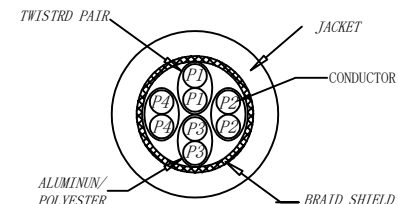

CAT.6 S/FTP LSZH 250MHz ISO/IEC 11801 & EN50173-1 & ANSI/TIA-568-C.2 www.Synergy21.de **CE**

PIN OUT

MATERIAL LIST

⑥	LABEL	NO DRY GLUE LABEL	1	
⑤	MINI TIE	PE MINI TIE (POSSESS METAL) COLOUR SEE THE CHART	2	
④	POLYETHYLENE BAG	SYNERGY 21 SLIP PE BAG	1	
③	CABLE	CAT.6 S/FTP 27AWG(BC*1P+AL-FOIL)*4+Braid (AL-MG) JACKET:LSZH OD:5.8±0.2mm COLOUR SEE THE CHART	1	
②	Over mold	80A PVC, COLOR:SEE THE CHART	2	
①	Plug	RJ45 8P8C'S SHIELED , THE SHELL PLATED NICKEL , PIN GOLD PLATED 3u" RED/TRANSPARENT	2	
NO.	PARTS NAME	SPECIFICATION STANDARD	QT' Y	REMARK

NOTE:

- ELECTRICAL TEST:
 - 100% OPEN SHORT, MISS WIRE TEST
 - INSULATION RESISTANCE:DC 300V 10M Ohm;
 - CONTACTOR RESISTANCE:1 OHM per meter
- FLUKE TEST LIMIT:ISO11801 Channel Class E
- Operating temperature:-20°C~+75°C
- ROHS 3.0 AND REACH compliant
- Support PoE/PoE+/PoE++
- Packing:Synergy21 PE Bag+Label
- Minimum of the bending radius is 60mm
- Flame retardant (IEC60332-1-2)
Low smoke(IEC 61034)
Halogen free(IEC 60754-2)

Hasia		change "ROSH 2.0" to "ROSH 3.0"	2022-02-25	A7	SYNERGY 21					
		Add IEC60332-1-2	2021-01-23	A6						
		Increase the minimum bend radius	2018-11-30	A5						
		Change Moulding	2018-05-29	A4						
		CHANGE PACKING AND BOX MARK	2018-03-12	A3	CUSTOMER NO.		ITEM NO.	SEE THE CHART		
		ADD POE Information	2017-02-06	A2	PRODUCT NAME	CAT. 6 S/FTP PATCH CORD LSZH	manufacture country:	CHINA	UNIT	MM
BY	CHK	REVISION RECORD MODIFICATIONS	DATE	REV.	DRAWNBY	CHECKBY	APPOBY	DATE		
					SYNERGY 21	SYNERGY 21	SYNERGY 21	2015-01-20		