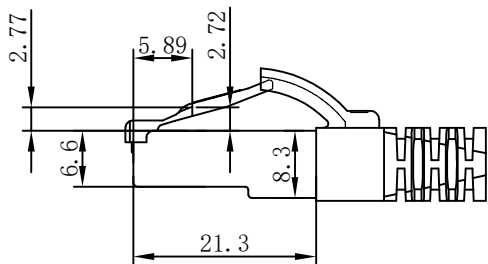

CAT.6 S/FTP LSZH 250MHz ISO/IEC 11801 & EN50173-1 & ANSI/TIA-568-C.2 www.Synergy21.de **CE**

PIN OUT

MATERIAL LIST

⑥	LABEL	NO DRY GLUE LABEL	1	
⑤	MINI TIE	PE MINI TIE (POSSESS METAL) COLOUR SEE THE CHART	2	
④	POLYETHYLENE BAG	SYNERGY 21 SLIP PE BAG	1	
③	CABLE	CAT.6 S/FTP 27AWG(BC*1P+AL-FOIL)*4+Braid (AL-MG) JACKET:LSZH OD:5.8±0.2mm COLOUR SEE THE CHART	1	
②	Over mold	80A PVC, COLOR:SEE THE CHART	2	
①	Plug	RJ45 8P8C'S SHIELED , THE SHELL PLATED NICKEL , PIN GOLD PLATED 3u" RED/TRANSPARENT	2	
NO.	PARTS NAME	SPECIFICATION STANDARD	QT' Y	REMARK

NOTE:

- ELECTRICAL TEST:
 - 100% OPEN SHORT, MISS WIRE TEST
 - INSULATION RESISTANCE:DC 300V 10M Ohm;
 - CONTACTOR RESISTANCE:1 OHM per meter
- FLUKE TEST LIMIT:ISO11801 Channel Class E
- Operating temperature:-20°C~+75°C
- ROHS 3.0 AND REACH compliant
- Support PoE/PoE+/PoE++
- Packing:Synergy21 PE Bag+Label
- Minimum of the bending radius is 60mm
- Flame retardant (IEC60332-1-2)
Low smoke(IEC 61034)
Halogen free(IEC 60754-2)

Hasia		change "ROSH 2.0" to "ROSH 3.0"	2022-02-25	A7	SYNERGY 21					
		Add IEC60332-1-2	2021-01-23	A6						
		Increase the minimum bend radius	2018-11-30	A5						
		Change Moulding	2018-05-29	A4						
		CHANGE PACKING AND BOX MARK	2018-03-12	A3	CUSTOMER NO.		ITEM NO.	SEE THE CHART		
		ADD POE Information	2017-02-06	A2	PRODUCT NAME	CAT. 6 S/FTP PATCH CORD LSZH	manufacture country:	CHINA	UNIT	MM
BY	CHK	REVISION RECORD MODIFICATIONS	DATE	REV.	DRAWNBY	CHECKBY	APPOBY	DATE		
					SYNERGY 21	SYNERGY 21	SYNERGY 21	2015-01-20		

						SYNERGY 21						
						CUSTOMER NO.			ITEM NO.	SEE THE CHART		
						PRODUCT NAME	CAT. 6 S/FTP PATCH CORD		manufacture country:	CHINA	UNIT	MM
						DRAWNBY		CHECKBY		APPOBY		DATE
BY	CHK	REVISION RECORD MODIFICATIONS			DATE	REV.	SYNERGY 21	SYNERGY 21	SYNERGY 21	2015-01-20		