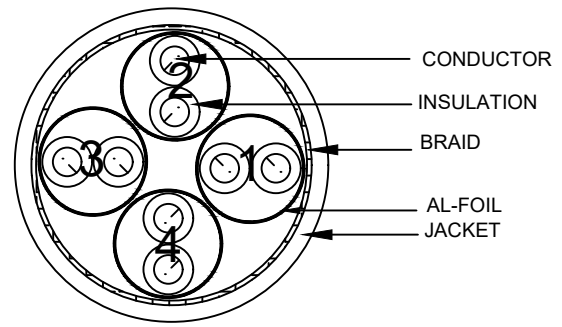

Cat8.1/Class I S/FTP 4x2x26AWG/7 Ultra Super Flex TPE ISO/IEC11801 & EN50173 & ANSI/TIA568.2-D www.Synergy21.de

NOTE:

1. 100% OPEN SHORT, MISS WIRE TEST
2. Fluke channel test :
TEST LIMIT:ISO11801 Channel Class I(+ALL)
3. ROHS 3.0 AND REACH COMPLIANT
4. Support Support PoE ,POE+,POE++
5. Minimum of the bending radius is 60mm
6. Operating temperature:-20°C~+75°C
7. Halogen free(IEC 60754-2)

MATERIAL LIST

③	OVER MOLD	75A PVC	2	
②	CONNECTOR	RJ45 8P8C Shielded Plug, Pin Gold Plated 50U", The Shell plated nickel , Black	2	
①	CABLE	S/FTP CAT8.1 (AWG26 BC*1P+AL-FOIL)*4PAIRS+ BRAID+ JACKET:Ultra Super Flex TPE(70A) OD:6.2±0.2mm	1	
NO.	PARTS NAME	SPECIFICATION STANDARD	QT' Y	REMARK
	Hasia	change "ROSH 2.0" to "ROSH 3.0"		2022-02-25 A1
		NEW		2021-01-23 A
BY	CHK	REVISION RECORD MODIFICATION	DATE	REV.

SYNERGY 21					
CUSTOMER	ITEM NO.	See The Chart		UNIT	MM
PRODUCT NAME	CAT 8.1 S/FTP PATCH CORD 26AWG TPE	manufacture country:	CHINA		
DRAWN BY	CHECK BY	APPO BY	DATE		
SYNERGY 21	SYNERGY 21	SYNERGY 21	2021-01-23		

COLOR:BLUE PANTONE 647C	
ITEM	LENGTH/mm
S217430	150±5
S217431	250±10
S217432	500±15
S217433	1000±20
S217434	1500±30
S217435	2000±30
S217436	3000±50
S217437	5000±100
S217438	7500±200
S217439	10000±200

COLOR:RED PANTONE 199C	
ITEM	LENGTH/mm
S217440	150±5
S217441	250±10
S217442	500±15
S217443	1000±20
S217444	1500±30
S217445	2000±30
S217446	3000±50
S217447	5000±100
S217448	7500±200
S217449	10000±200