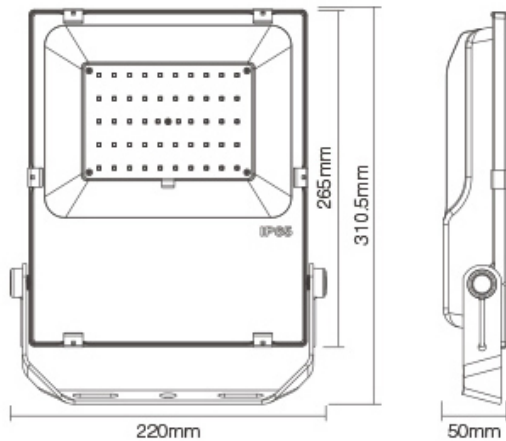

Automatic Commands Transmitting Function

One floodlight can send the commands from the remote control to another, which makes the control distance limitless.
(The distance from one light to another has to be within 30m)

High lumen LED Chips

IP65 Waterproof

Professional waterproof technology:
High performance waterproof