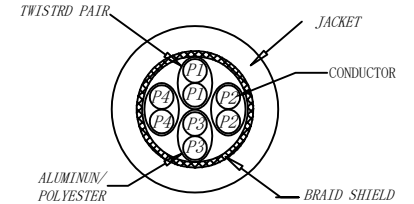

CAT.6 S/FTP LSZH 250MHz ISO/IEC 11801 & EN50173-1 & ANSI/TIA-568-C.2 www.Synergy21.de

PIN OUT

NOTE:

- ELECTRICAL TEST:
 - 100% OPEN SHORT, MISS WIRE TEST
 - INSULATION RESISTANCE:DC 300V 10M Ohm;
 - CONTACTOR RESISTANCE:1 OHM per meter
- FLUKE TEST LIMIT:ISO11801 Channel Class E
- Operating temperature:-20°C~+75°C
- ROHS 3.0 AND REACH compliant
- Support PoE/PoE+/PoE++
- Packing:Synergy21 PE Bag+Label
- Minimum of the bending radius is 60mm
- Flame retardant (IEC60332-1-2)
 - Low smoke(IEC 61034)
 - Halogen free(IEC 60754-2)