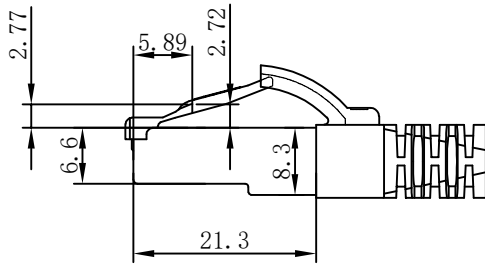

CAT.6 S/FTP LSZH 250MHz ISO/IEC 11801 & EN50173-1 & ANSI/TIA-568-C.2 www.Synergy21.de

PIN OUT

NOTE:

- ELECTRICAL TEST:
 - 100% OPEN SHORT, MISS WIRE TEST
 - INSULATION RESISTANCE:DC 300V 10M Ohm;
 - CONTACTOR RESISTANCE:1 OHM per meter
- FLUKE TEST LIMIT:ISO11801 Channel Class E
- Operating temperature:-20°C~+75°C
- ROHS 3.0 AND REACH compliant
- Support PoE/PoE+/PoE++
- Packing:Synergy21 PE Bag+Label
- Minimum of the bending radius is 60mm
- Flame retardant (IEC60332-1-2)
 - Low smoke(IEC 61034)
 - Halogen free(IEC 60754-2)