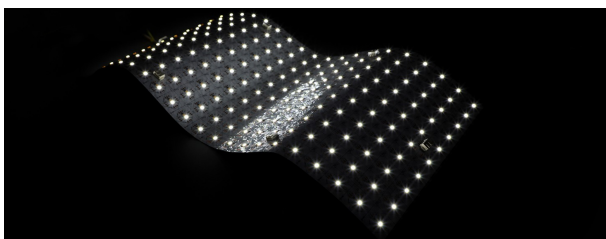

Attribute	Value
EPREL_POWER_ON_MODE:	20.0
EPREL_POWER_STANDBY:	0.00
EPREL_POWER_STANDBY_NETWORKED:	0.00
EPREL_R9_COLOUR_RENDERING_INDEX:	88
EPREL_REGISTRANT_NATURE:	MANUFACTURER
EPREL_STROBOSCOPIC_EFFECT_METRIC:	0.9
EPREL_SURVIVAL_FACTOR:	0.90
LED Strip Länge:	5
Lichtfarbe:	Warmweiß
Lichtfarbe in Kelvin:	3000
Schutzklasse:	IP20
Weight:	0.2 Kg
Warranty:	60.00 Months

Additional Images

Accessories