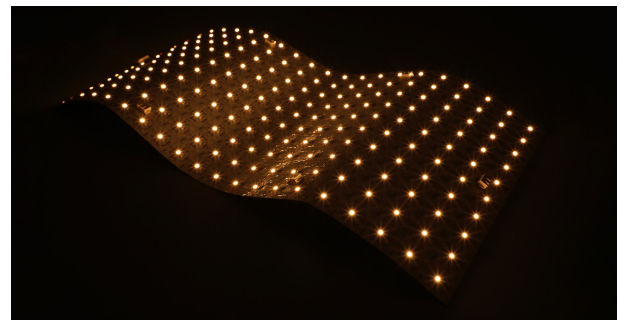

Attribute	Value
EPREL_POWER_ON_MODE:	20.0
EPREL_POWER_STANDBY:	0.00
EPREL_POWER_STANDBY_NETWORKED:	0.00
EPREL_R9_COLOUR_RENDERING_INDEX:	88
EPREL_REGISTRANT_NATURE:	MANUFACTURER
EPREL_STROBOSCOPIC_EFFECT_METRIC:	0.9
EPREL_SURVIVAL_FACTOR:	0.90
LED Strip Länge:	5
Lichtfarbe:	Warmweiß
Lichtfarbe in Kelvin:	3000
Schutzklasse:	IP20
Weight:	0.2 Kg
Warranty:	60.00 Months

Additional Images

Accessories