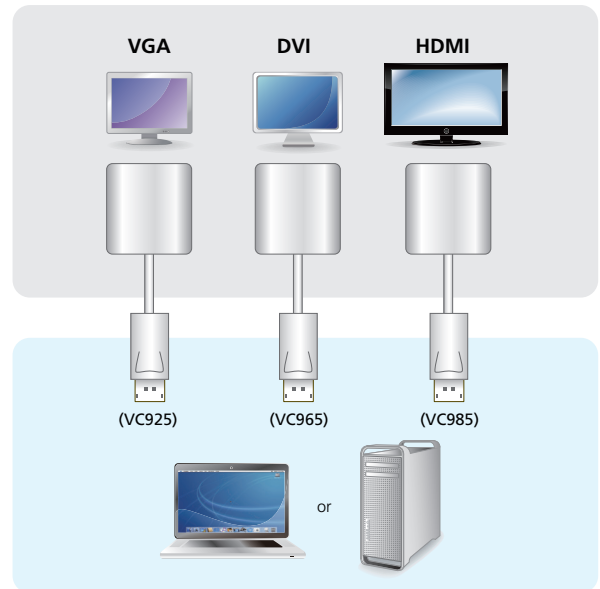

VC925 / VC965 / VC985

DisplayPort to VGA/DVI/HDMI Adapter

- The VC925/VC965/VC985 are DisplayPort to VGA/DVI/HDMI adapters, allowing you to connect your device's DisplayPort output to the VGA/DVI/HDMI input of a TV or other display.

The VC925/VC965/VC985 provide a cost-effective yet high performance signal conversion solution. These adapters are therefore perfect for computers and notebooks, supporting display resolutions of up to WUXGA (1920x1200@60Hz).

Features

- Supports VGA, SVGA, XGA, SXGA, UXGA and resolutions up to 1920x1200 (PC) / 1080p (HDTV)
- Audio Supported (VC985 Only)
- No software or driver installation required

Specifications

Function	VC925	VC965	VC985
Video Input			
Interface	1 x DisplayPort Male (White)	1 x DisplayPort Male (White)	1 x DisplayPort Male (White)
Video Output			
Interface	1 x HDB-15 Female (Blue)	1 x DVI-I* Female (White) *Only support digital signal transmission	1 x HDMI Type A Female (Black)
Video			
Max. Pixel Clock	165 MHz	165 MHz	165MHz
Max. Resolution	1920 x 1200 @60Hz(PC); 1080p(HDTV)	1920 x 1080 @60Hz	1920 x 1080 @60Hz
Compliance	DP 1.1a	DP 1.1a, DVI 1.1	DP 1.1a
Audio			
Output	NA	NA	1 x HDMI Type A Female (Black)
Environmental			
Operating Temperature	0 - 50 °C		
Storage Temperature	-20-60 °C		
Humidity	0 - 80% RH, Non-Condensing		
Physical Properties			
Housing	Plastic	Plastic	Plastic
Weight	0.04 kg	0.05 kg	0.04 kg
Dimensions (L x W x H)	20.00 x 4.50 x 1.50 cm	20.00 x 4.50 x 1.50 cm	20.00 x 4.50 x 1.50 cm