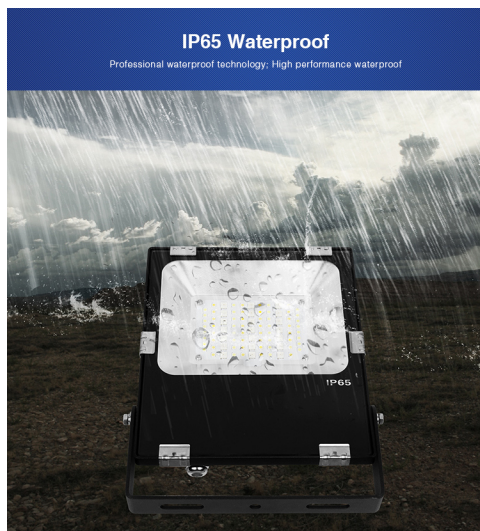

Automatic Commands Transmitting Function

One floodlight can send the commands from the remote control to another, which makes the control distance limitless.
(The distance from one light to another has to be within 30m)