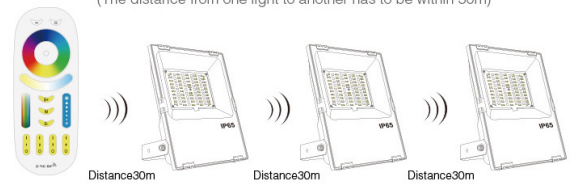

Automatic Commands Transmitting Function

One floodlight can send the commands from the remote control to another, which makes the control distance limitless.
(The distance from one light to another has to be within 30m)