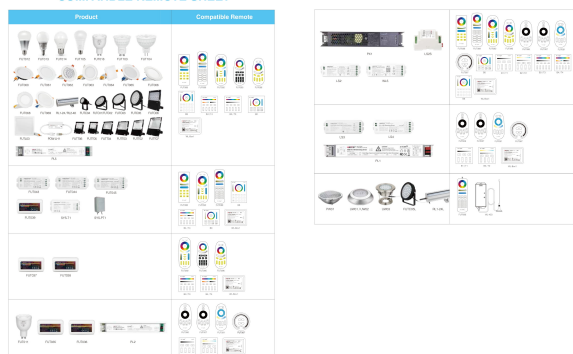

Energy efficiency class: F
kWh/1000h: 30

Attributes

Attribute	Value
Abstrahlwinkel:	160
Dimmbar:	Ja
Grösse:	167*40*226,5
LED - Gehäusematerial:	Aluminium
Lichtfarbe:	RGB-WW
Lichtfarbe in Kelvin:	2700~6500
Lumen:	2500-2800
Schutzklasse:	IP65
Volt:	230
Weight:	1.5 Kg
Warranty:	24.00 Months

Additional Images

Automatic Commands Transmitting Function

One floodlight can send the commands from the remote control to another, which makes the control distance limitless.
(The distance from one light to another has to be within 30m)

High CRI philips
LED chips

COMPATIBLE REMOTE SHEET

Accessories

Part No.	Name
147981	Synergy 21 LED remote RGB-WW (RGB-CCT) 8 zones *Milight/Miboxer*
147982	Synergy 21 LED remote RGB-WW (RGB-CCT) 4 zones *Milight/Miboxer*
148005	Synergy 21 LED remote smart panel RGB-WW (RGB-CCT) 4 zones *Milight/Miboxer*
148006	Synergy 21 LED remote smart panel RGB-WW (RGB-CCT) 8 zones *Milight/Miboxer*
181054	Synergy 21 LED remote WLAN controller *Milight/Miboxer*
148507	Synergy 21 LED remote WLAN controller smart light *Milight/Miboxer*