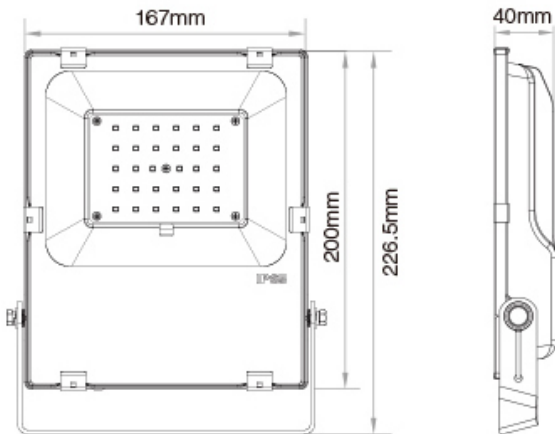

Automatic Commands Transmitting Function

One floodlight can send the commands from the remote control to another, which makes the control distance limitless.
(The distance from one light to another has to be within 30m)

High CRI philips
LED chips