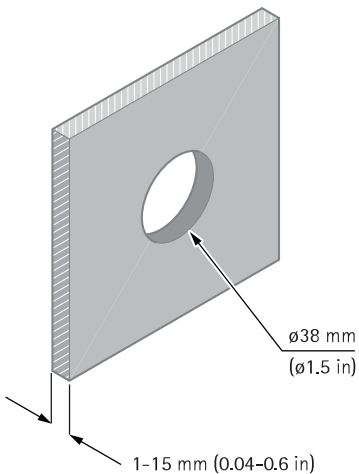

AXIS TF1201 Recessed Mount

Installation guide

4x

4x

4x

1.1

1.2

1.3

Installation guide

Installation guide

AXIS TF1201 Recessed Mount

© 2024 Axis Communications AB

Ver. M1.4

Date: June 2024

Part no. 3074853