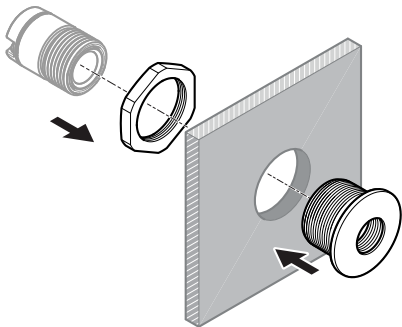

AXIS TF1201 Recessed Mount

Installation guide

4x

4x

4x

1.1

1.2

1.3

Installation guide

Installation guide

AXIS TF1201 Recessed Mount

© 2024 Axis Communications AB

Ver. M1.4

Date: June 2024

Part no. 3074853