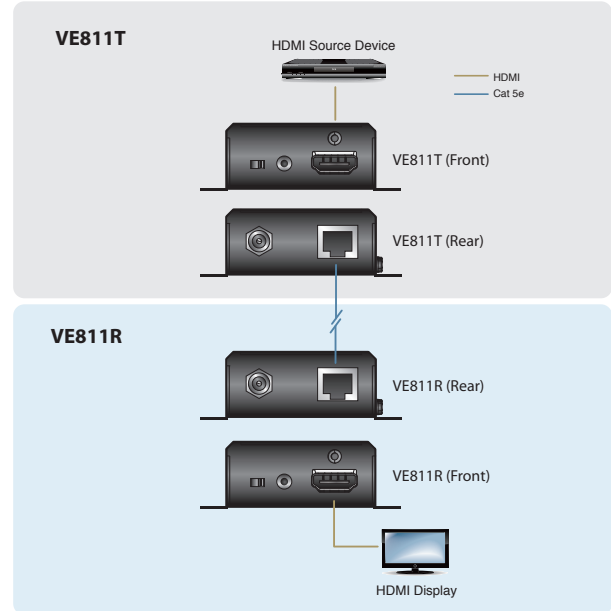

## VE811

- The ATEN VE811 HDMI HDBaseT Extender guarantees the optimum HDMI connection up to 100 m over a single Cat 5e/6a or ATEN 2L-2910 Cat 6 cable. The VE811 meets HDMI Specification features including 3D, Deep Color, HD lossless audio formats and CEC pass-through. It supports Dolby Digital 5.1, DTS HD audio and video signals at resolutions up to 4K. In addition, the VE811 supports long reach mode, providing an effective means for extending HDMI signals up to 150m over a single Cat 5e/6 cable.

Pushing the technology and design to the limit, the compact design makes the VE811 easy to mount in any location. Engineered for today's digital trends, the VE811 is ideal for meeting rooms, or any setting that requires high quality HDMI video to be extended for great distances.

**HDMI™** **4Kx2K™**  
HIGH DEFINITION MULTIMEDIA INTERFACE

## Features

- HDBaseT Connectivity – extends an HDMI connection up to 100m via a single Cat 5e/6a or ATEN 2L-2910 Cat 6 cable
- Supports HDBaseT Long Reach Mode – up to 150 m via a single Cat 5e/6 cable at resolutions up to 1080p
- HDMI (3D, Deep Color, 4K)
- HDCP 2.2 compatible
- Supports resolutions of up to Ultra HD 4Kx2K and 1080p Full HD
- Consumer Electronic Control (CEC) allows interconnected HDMI devices to communicate and respond to a single remote control
- Supports wide screen format
- Plug and play – no software required
- Built-in 8KV/ 15 KV ESD protection
- Rack Mountable